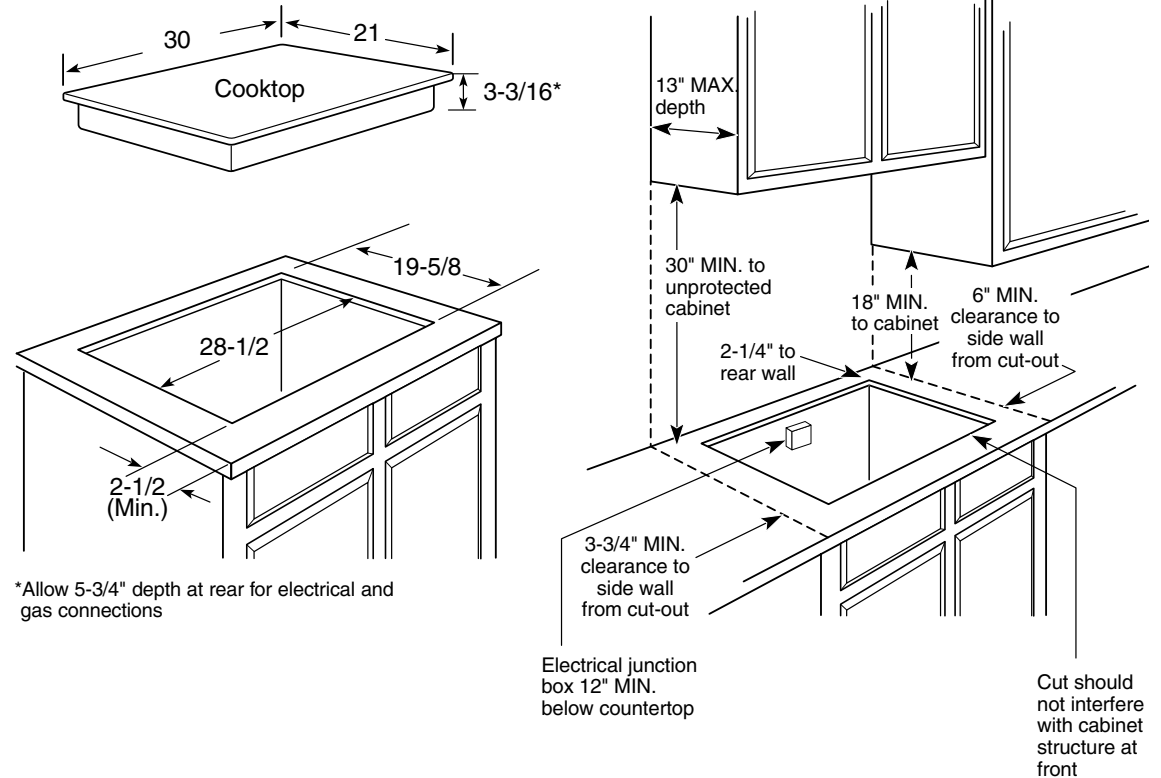

JGP945WEK/CEK/BEK

GE Profile™ 30" Built-In Gas Cooktop

Dimensions and Installation Information

AGA Requirement: All gas cooktop models require 7/16" free area below cooktop height to combustible material. Requires 18" minimum from countertop to adjacent overhead cabinets.

Note: If installing with a GE Profile™ Telescopic Downdraft System, consult both cooktop and downdraft installation instructions packed with product before installing. Cooktop gas/electric supply may need to be re-routed to install downdraft.

Electrical Rating: 120V, 60Hz, 5A

Installation With Single Wall Oven Information:

30" Gas Cooktops are approved for use over select GE 27" and 30" Wall Ovens and Warming Drawers. 30" and 36" Gas cooktops are approved for use over 30" Wall Ovens and Warming Drawers. Refer to cooktop and wall oven/warming drawer installation instructions packed with product for current dimensional data.

Installation Information: Before installing, consult installation instructions, packed with product, for current dimensional data.

For answers to your Monogram®, GE Profile™ or GE® appliance questions, visit our website at ge.com or call GE Answer Center® service, 800.626.2000.

Dimension and installation information are shown in inches.