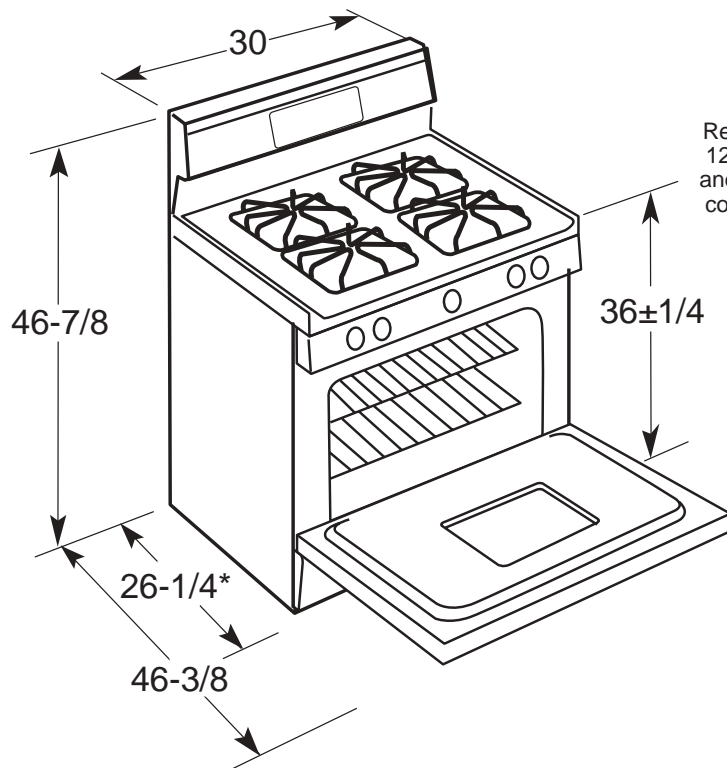

## JGBS07PEH – GE® 30" Free-Standing Standard Clean Gas Range

### Dimensions (in inches) and Installation Information

Factory set for Natural gas. A set of LP orifices is included with each range for LP conversion.

**Gas Self-Clean Range  
Anti-Tip Bracket  
(Part No. 205C1714P001)**

**Electrical Rating:** 120V, 60Hz, 5A

**Installation Information:** Before installing, consult installation instructions packed with product for current dimensional data.

\*Dimension from wall to front of closed door handle is 29".

Depth to front top edge of cooktop – 25-1/4".

Specification Revised 1/04

330507

All GE ranges are equipped with an Anti-Tip device. The installation of this device is an important, required step in the installation of the range.