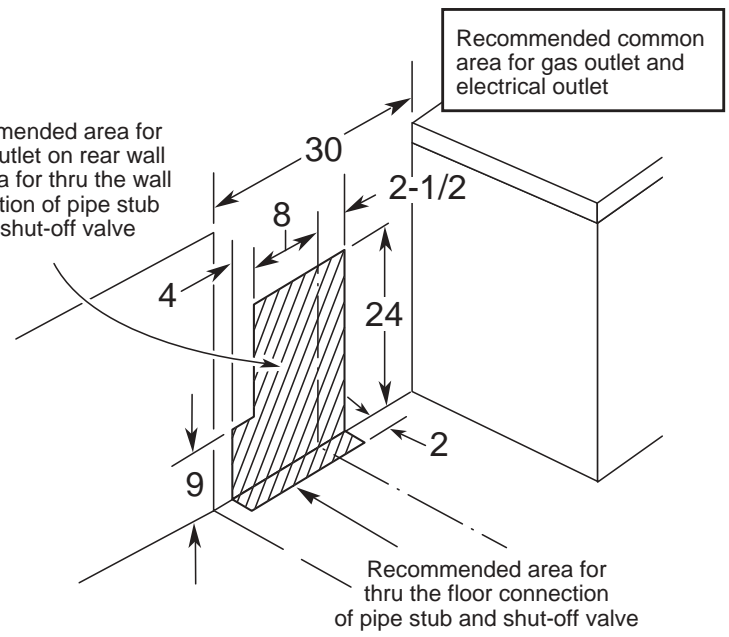

## JGBS07PEH – GE® 30" Free-Standing Standard Clean Gas Range

### Dimensions (in inches) and Installation Information

Factory set for Natural gas. A set of LP orifices is included with each range for LP conversion.

**Gas Self-Clean Range  
Anti-Tip Bracket  
(Part No. 205C1714P001)**

**Electrical Rating:** 120V, 60Hz, 5A

**Installation Information:** Before installing, consult installation instructions packed with product for current dimensional data.

\*Dimension from wall to front of closed door handle is 29".

Depth to front top edge of cooktop – 25-1/4".

Specification Revised 1/04

330507

All GE ranges are equipped with an Anti-Tip device. The installation of this device is an important, required step in the installation of the range.