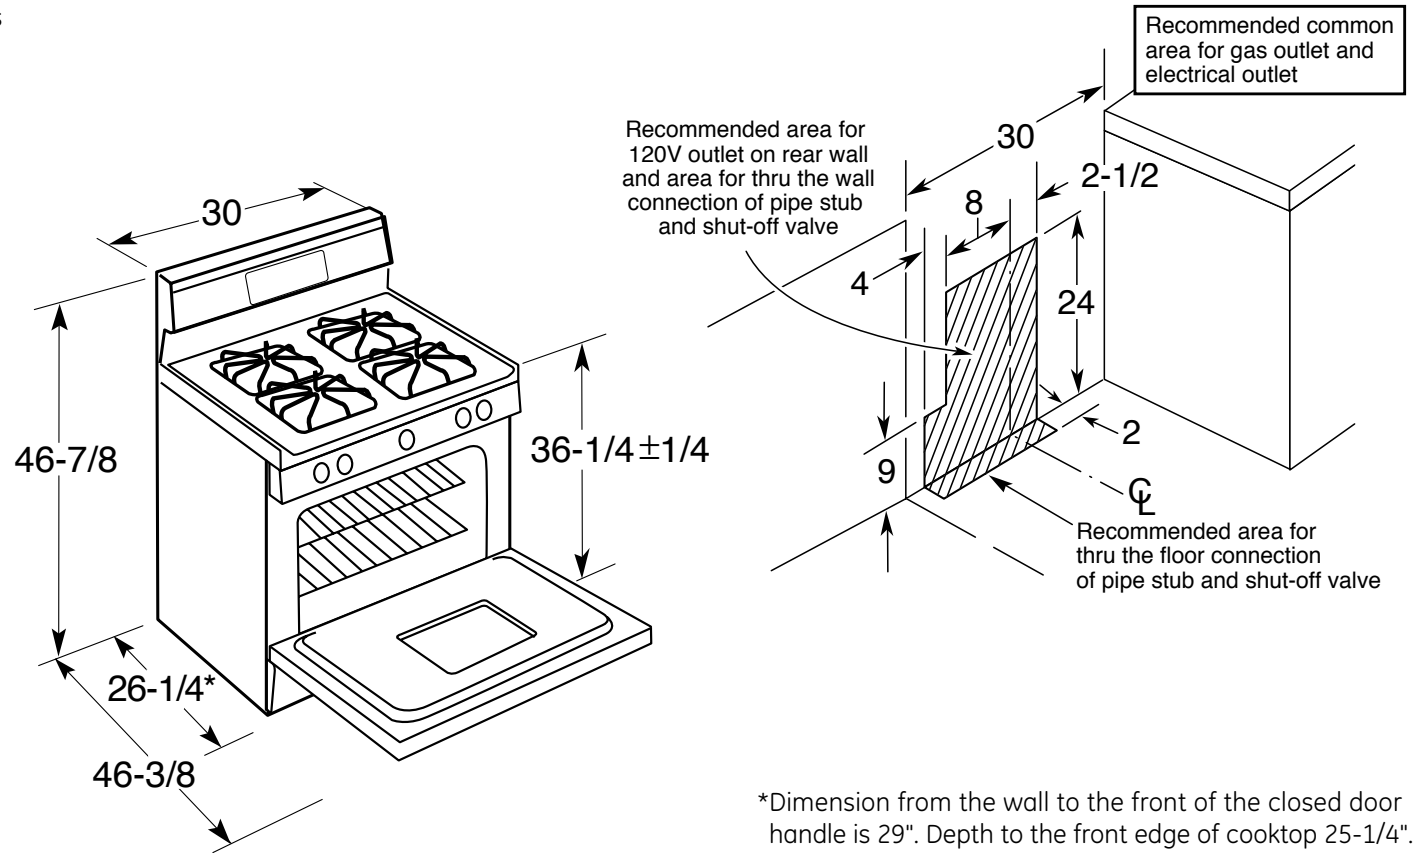

JGBS17PEK/BEL

GE® 30" Free-Standing Standard Clean Gas Range

Dimensions and Installation Information (in inches)

Factory set for Natural gas. A set of LP orifices is included with each range for LP conversion.

Gas Self-Clean Range Anti-Tip Bracket (Part No. 205C1714P001)

Electrical Rating: 120V, 60Hz, 5A

Installation Information: Before installing, consult installation instructions packed with product for current dimensional data.

For answers to your Monogram®, GE Profile™ or GE® appliance questions, visit our website at ge.com or call GE Answer Center® service, 800.626.2000.

imagination at work