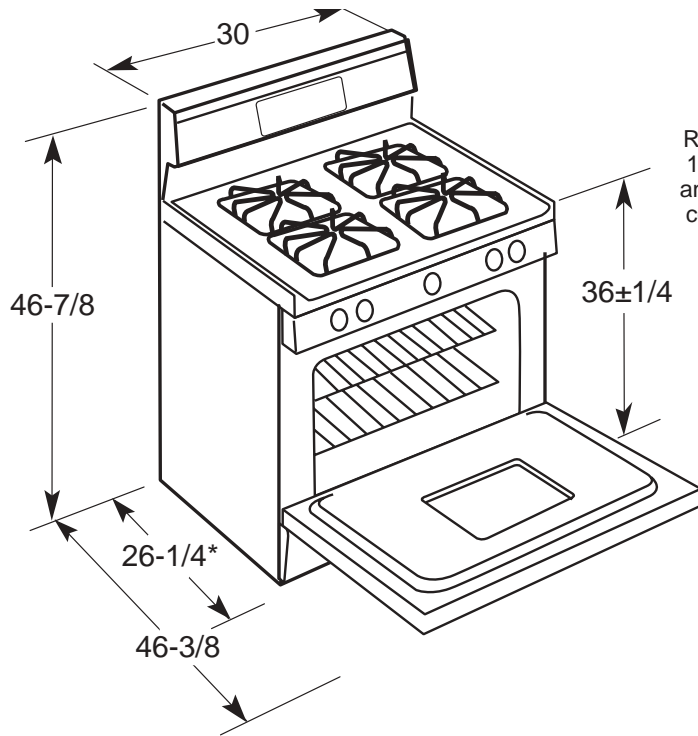

## JGBS20BEH – GE® 30" Free-Standing Standard Clean Gas Range

### Dimensions (in inches) and Installation Information

\*Dimension from wall to front of closed door handle is 29"  
 Depth to front top edge of cooktop – 25-1/4".

Recommended area for  
 120V outlet on rear wall  
 and area for thru the wall  
 connection of pipe stub  
 and shut-off valve

Factory set for Natural gas. A set of LP orifices is included with each range for LP conversion.

**Gas Self-Clean Range  
 Anti-Tip Bracket  
 (Part No. 205C1714P001)**

**Electrical Rating:** 120V, 60Hz, 5A