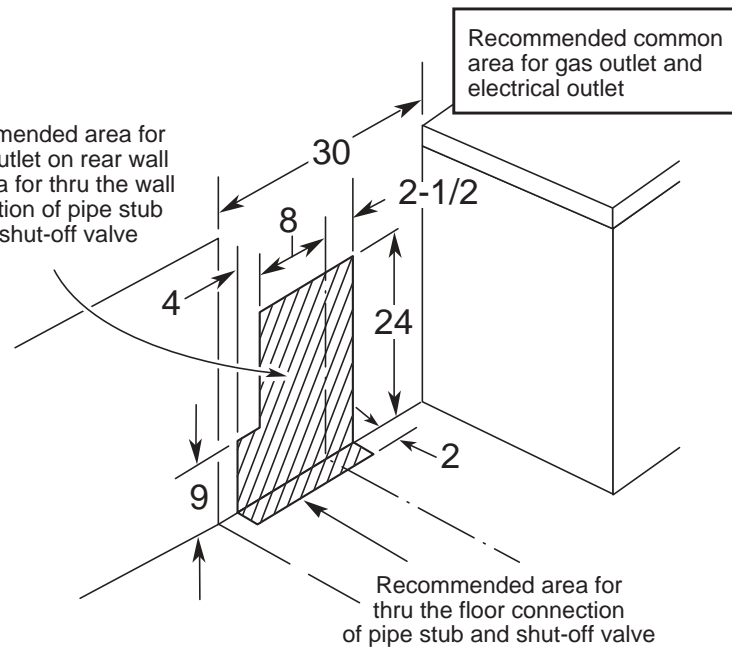

## JGBS20BEH – GE® 30" Free-Standing Standard Clean Gas Range

### Dimensions (in inches) and Installation Information

\*Dimension from wall to front of closed door handle is 29"  
 Depth to front top edge of cooktop – 25-1/4".

Recommended area for  
 120V outlet on rear wall  
 and area for thru the wall  
 connection of pipe stub  
 and shut-off valve

Factory set for Natural gas. A set of LP orifices is included with each range for LP conversion.

**Gas Self-Clean Range  
 Anti-Tip Bracket  
 (Part No. 205C1714P001)**

**Electrical Rating:** 120V, 60Hz, 5A