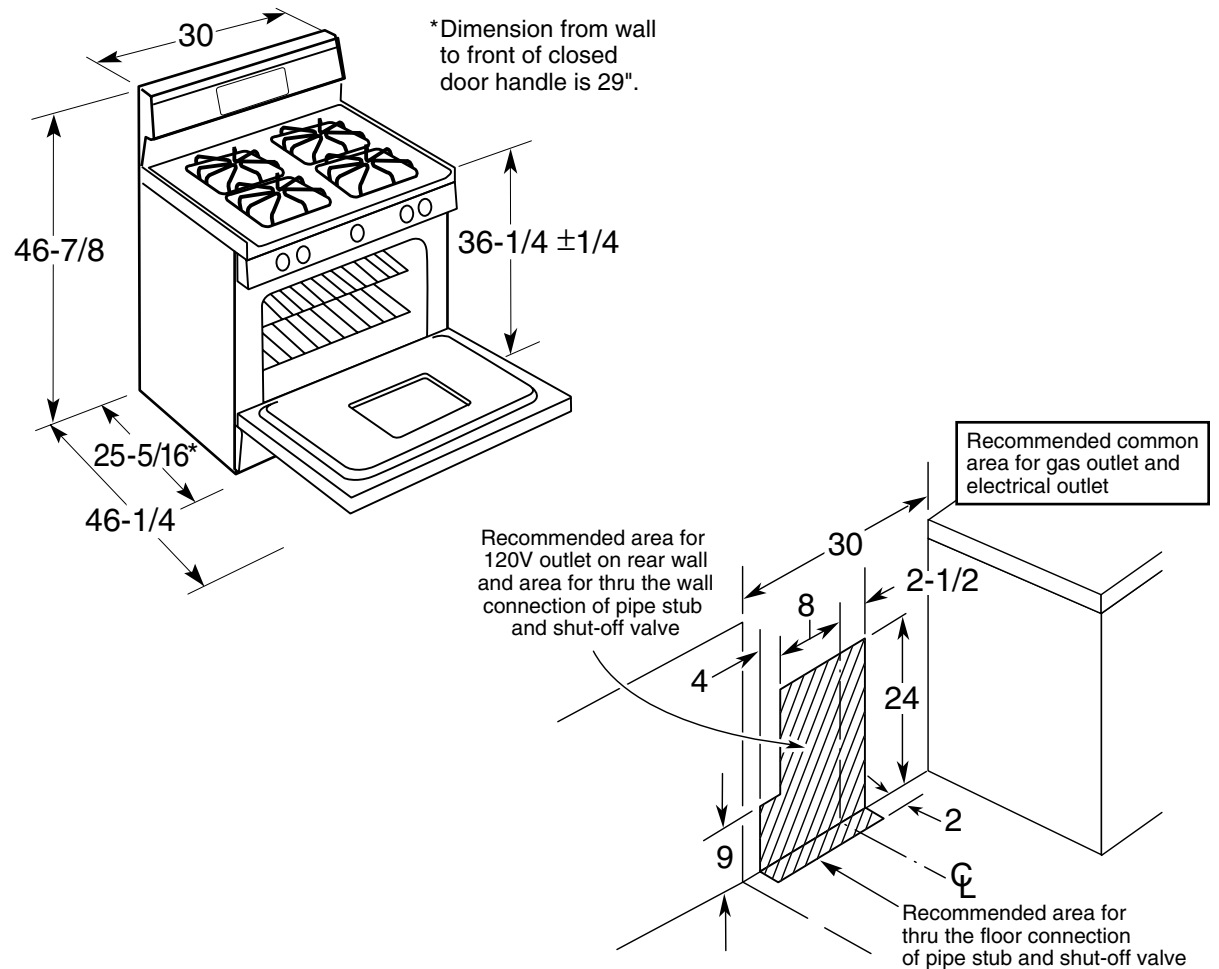

JGBS04BEM

GE® 30" Free-Standing Standard Clean Gas Range

Dimensions and Installation Information (in inches)

Factory set for Natural gas. A set of LP orifices is included with each range for LP conversion.

Gas Self-Clean Range Anti-Tip Bracket (Part No. 205C1714P001)

Electrical Rating: 120V, 60Hz, 5A

Installation Information: Before installing, consult installation instructions packed with product for current dimensional data.

For answers to your Monogram®, GE Profile™ or GE® appliance questions, visit our website at ge.com or call GE Answer Center® service, 800.626.2000.

imagination at work

Specification Created 5/07

330581