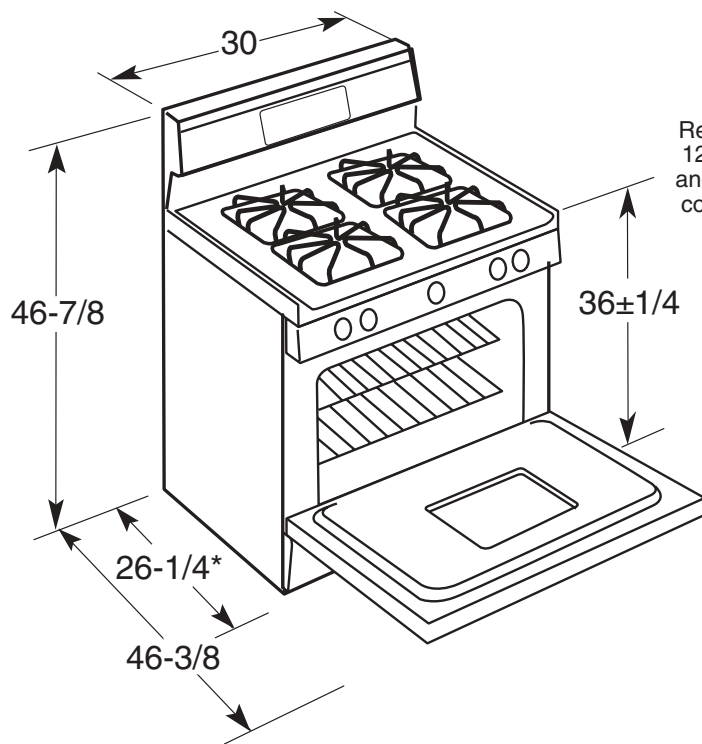

GE Appliances

JGBS22BEH – GE® 30" Free-Standing Standard Clean Gas Range

Dimensions (in inches) and Installation Information

*Dimension from wall to front of closed door handle is 29".
 Depth to front edge of cooktop – 25-1/4".

Recommended area for 120V outlet on rear wall and area for thru the wall connection of pipe stub and shut-off valve

Factory set for Natural gas. A set of LP orifices is included with each range for LP conversion.

**Gas Self-Clean Range
 Anti-Tip Bracket
 (Part No. 205C1714P001)**

Electrical Rating: 120V, 60Hz, 5A

Installation Information: Before installing, consult installation instructions packed with product for current dimensional data.