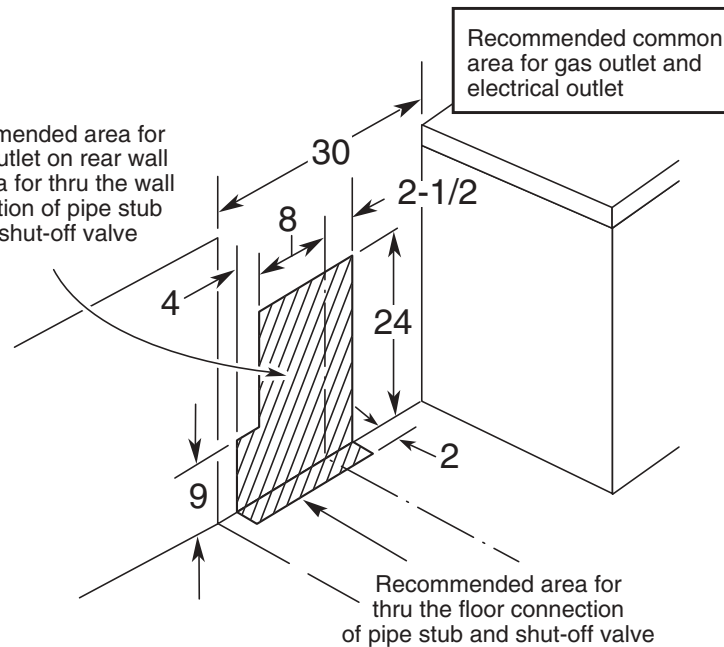

GE Appliances

JGBS22BEH – GE® 30" Free-Standing Standard Clean Gas Range

Dimensions (in inches) and Installation Information

*Dimension from wall to front of closed door handle is 29".
 Depth to front edge of cooktop – 25-1/4".

Recommended area for 120V outlet on rear wall and area for thru the wall connection of pipe stub and shut-off valve

Factory set for Natural gas. A set of LP orifices is included with each range for LP conversion.

**Gas Self-Clean Range
 Anti-Tip Bracket
 (Part No. 205C1714P001)**

Electrical Rating: 120V, 60Hz, 5A

Installation Information: Before installing, consult installation instructions packed with product for current dimensional data.