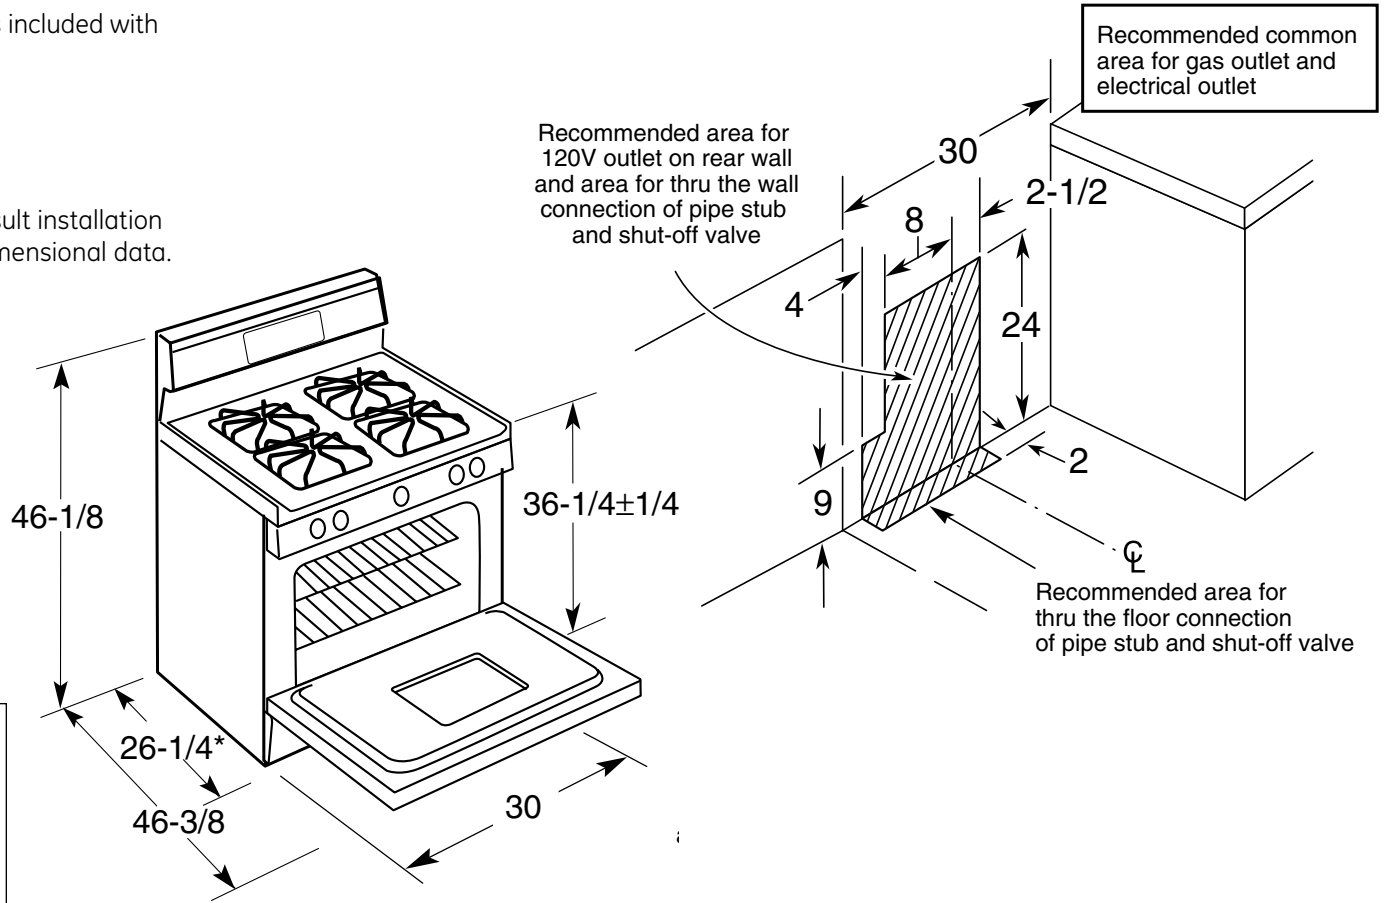

JGBS23DEM

GE® 30" Free-Standing Gas Range

Dimensions and Installation Information (in inches)

Factory set for Natural gas. A set of LP orifices is included with each range for LP conversion.

Gas Self-Clean Range Anti-Tip Bracket
(Part No. 205C1714P001)

Electrical Rating: 120V, 60Hz, 5A

Installation Information: Before installing, consult installation instructions packed with product for current dimensional data.

All 30" GE gas and electric range backguards are 30-7/8" wide.*

Note: 30" ranges conform to U.L. requirements for 0" spacing from adjacent walls below countertops. To reduce possible scorching of walls, engineering recommends a minimum of 1-1/2" spacing to allow for possible extended, high heat, no-load heating element operation.

*Except these models: JGBS07, JGBS04, JGBP90, all GE Profile free-standing electric and gas ranges
Fits most countertop backsplash applications.
Consult Use & Care Manual for detailed installation instructions.

For answers to your Monogram®, GE Profile™ or GE® appliance questions, visit our website at ge.com or call GE Answer Center® service, 800.626.2000.

imagination at work

Specification Revised 10/08

330573