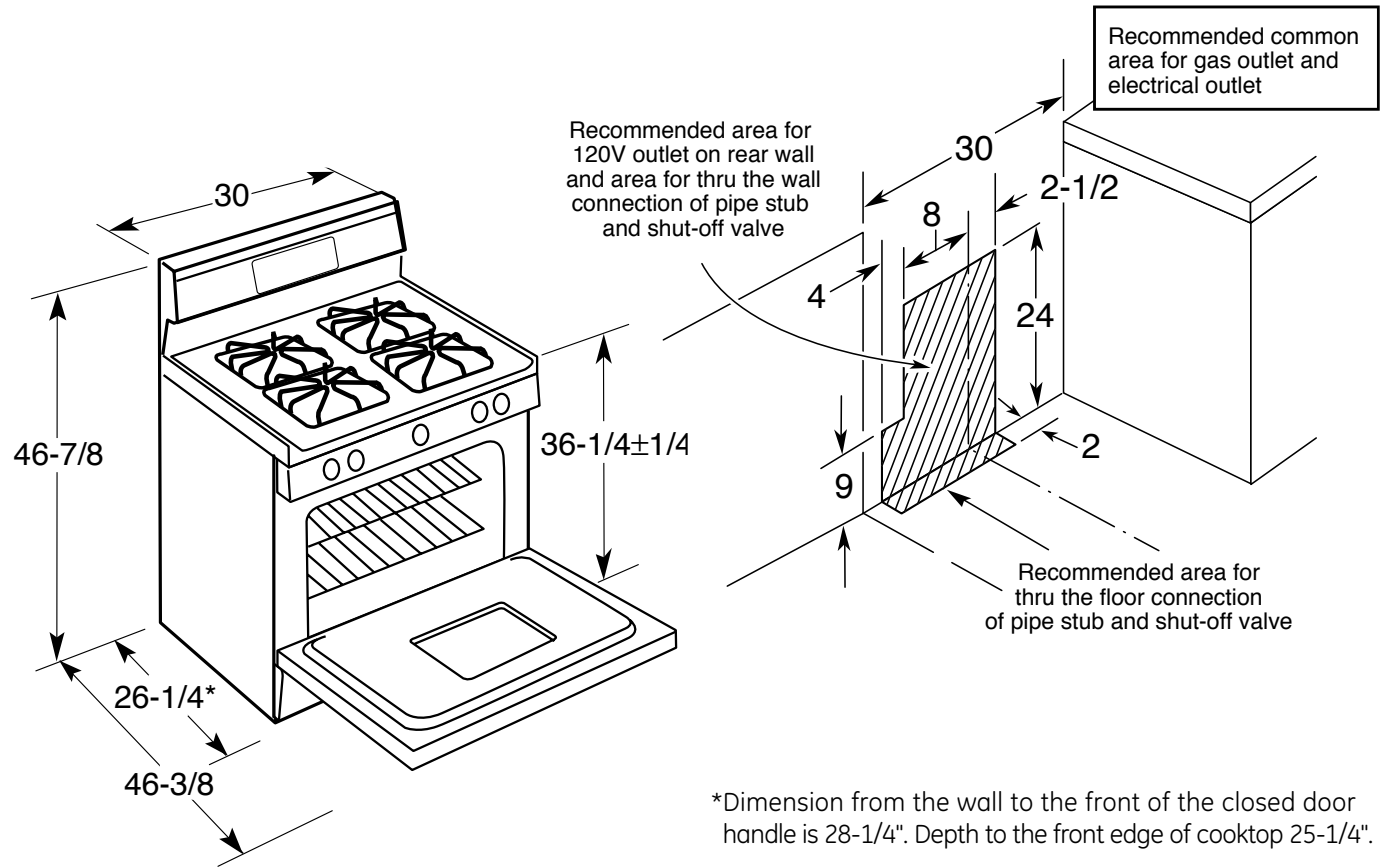

JGBP28WEK/EEK

GE® 30" Free-Standing Self-Clean Gas Range

Dimensions and Installation Information (in inches)

Optional Gas Range Accessory Drip Pans for Sealed and Standard Burner Models

(Available at additional cost)
To order these accessory drip pans, call toll-free 800-626-2002

Gas Self-Clean Range Anti-Tip Bracket (Part No. 205C1714P001)

Electrical Rating: 120V, 60Hz, 5A

Installation Information: Before installing, consult installation instructions packed with product for current dimensional data.

*Dimension from the wall to the front of the closed door handle is 28-1/4". Depth to the front edge of cooktop 25-1/4".

For answers to your Monogram®, GE Profile™ or GE® appliance questions, visit our website at ge.com or call GE Answer Center® service, 800.626.2000.