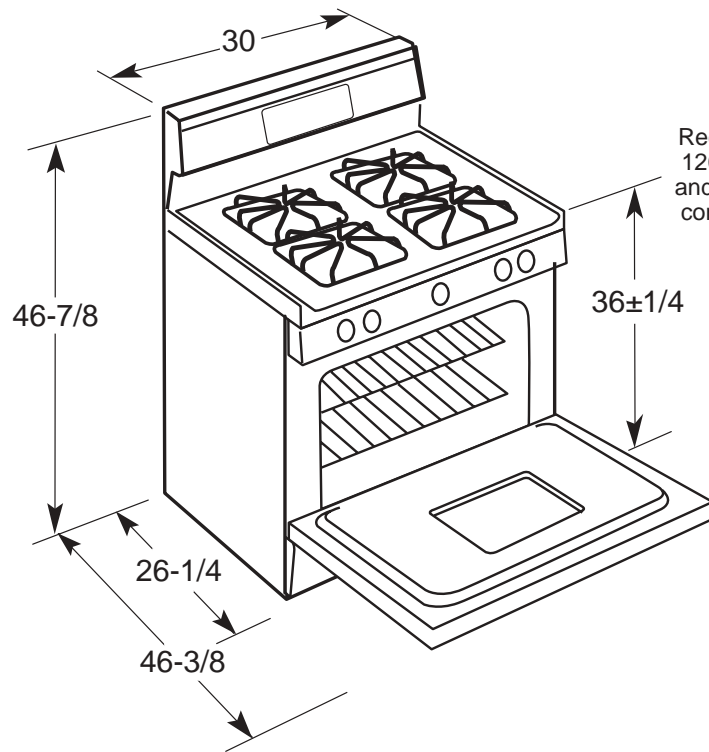

GE Appliances

JGBC20WEH/CEH – GE® 30" Free-Standing Continuous Clean Gas Range

Dimensions (in inches) and Installation Information

Factory set for Natural gas. A set of LP orifices is included with each range for LP conversion.

Gas Self-Clean Range Anti-Tip Bracket (Part No. 205C1714P001)

Electrical Rating: 120V, 60Hz, 5A

Installation Information: Before installing, consult installation instructions packed with product for current dimensional data.

*Dimension from wall to front of closed door handle is 29".

Depth to front top edge of cooktop – 25-1/4".

Specification Created 5/03

All GE ranges are equipped with an Anti-Tip device. The installation of this device is an important, required step in the installation of the range.

Features and Benefits

- Extra-Large Oven Capacity – Provides a large oven interior ideal for cooking more items at once.
- All Purpose Burners – Deliver a wide range of heat output ideal for most cooking requirements.
- Electronic Clock and Timer – Features a convenient digital clock and easy-to-use timer with an audible signal to help coordinate cooking times in the kitchen.
- Standard Grates – Provide a sturdy and convenient cookware surface for everyday cooking.
- Frameless Glass Oven Door – Offers an easy-to-clean and stylish design that blends seamlessly into existing cabinetry.
- ClearView™ Window – Features a convenient viewing area to check the progress of food.
- Two Oven Racks – Feature a durable construction to help accommodate any size or type of cookware.
- Model JGBC20WEHWWW – White on white (white door and white patterned cooktop)
- Model JGBC20CEHCC – Bisque on bisque (bisque door and bisque patterned cooktop)
- Model JGBC20BEHWH – White (black door and white patterned cooktop)
- Model JGBC20BEHCT – Bisque (black door and bisque patterned cooktop)