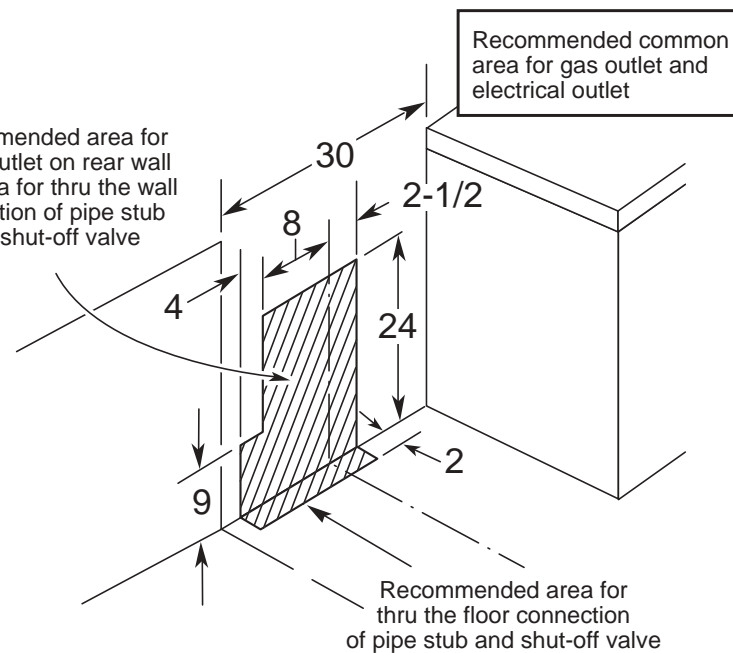

GE Appliances

JGBC20WEH/CEH – GE® 30" Free-Standing Continuous Clean Gas Range

Dimensions (in inches) and Installation Information

Factory set for Natural gas. A set of LP orifices is included with each range for LP conversion.

Gas Self-Clean Range Anti-Tip Bracket (Part No. 205C1714P001)

Electrical Rating: 120V, 60Hz, 5A

Installation Information: Before installing, consult installation instructions packed with product for current dimensional data.

*Dimension from wall to front of closed door handle is 29".

Depth to front top edge of cooktop – 25-1/4".

Specification Created 5/03

All GE ranges are equipped with an Anti-Tip device. The installation of this device is an important, required step in the installation of the range.