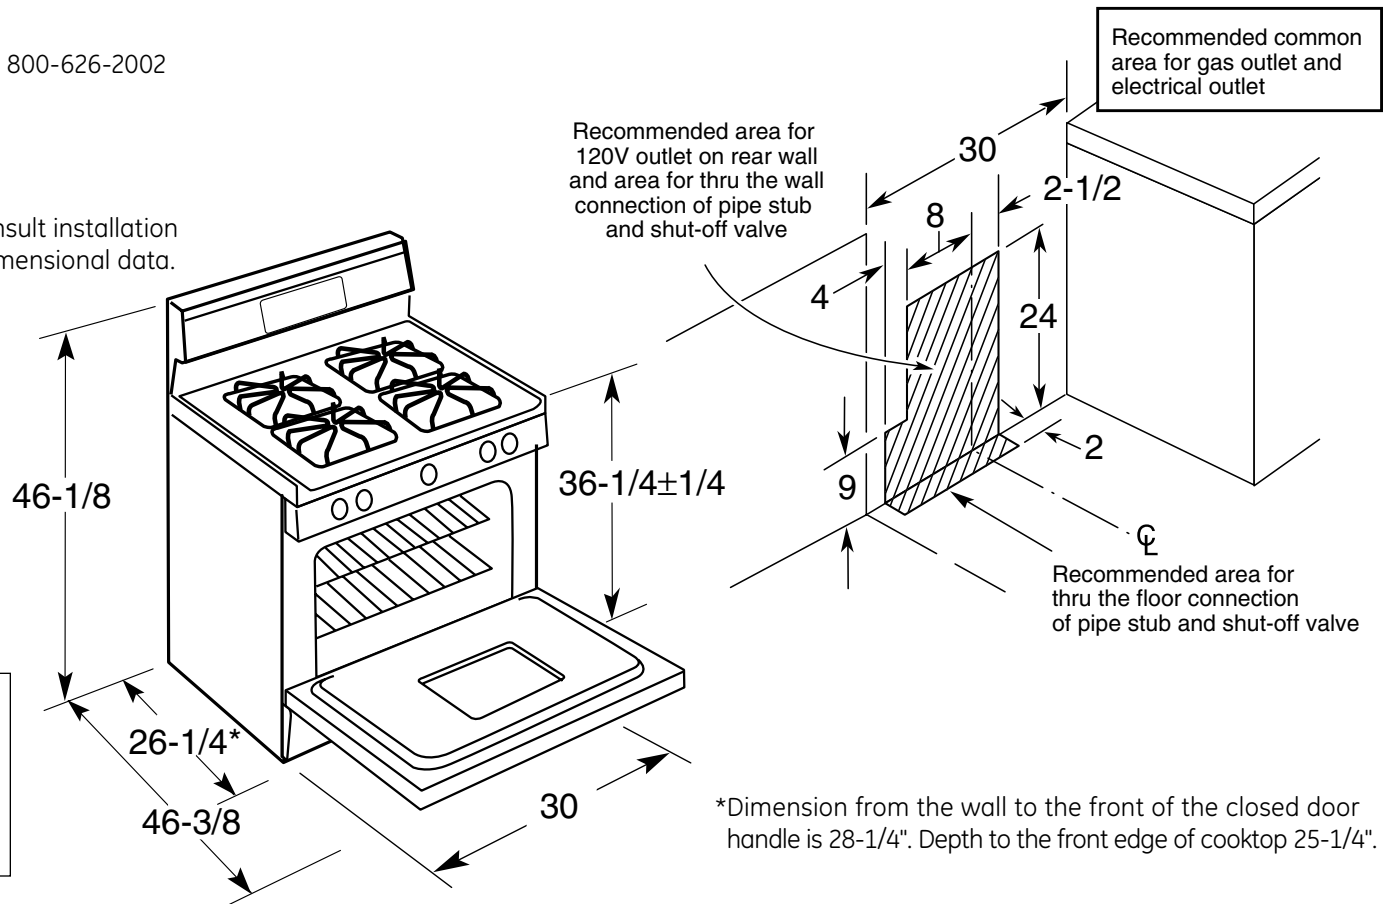

JGBP27DEM

GE® 30" Free-Standing Self-Clean Gas Range

Dimensions and Installation Information (in inches)

Optional Gas Range Accessory Drip Pans for Sealed and Standard Burner Models

(Available at additional cost)

To order these accessory drip pans, call toll-free 800-626-2002

Gas Self-Clean Range Anti-Tip Bracket (Part No. 205C1714P001)

Electrical Rating: 120V, 60Hz, 5A

Installation Information: Before installing, consult installation instructions packed with product for current dimensional data.

All 30" GE gas and electric range backguards are 30-7/8" wide.*

Note: 30" ranges conform to U.L. requirements for 0" spacing from adjacent walls below countertops. To reduce possible scorching of walls, engineering recommends a minimum of 1-1/2" spacing to allow for possible extended, high heat, no-load heating element operation.

*Except these models: JGBS07, JGBS04, JGBP90, all GE Profile free-standing electric and gas ranges
Fits most countertop backsplash applications.
Consult Use & Care Manual for detailed installation instructions.

For answers to your Monogram®, GE Profile™ or GE® appliance questions, visit our website at ge.com or call GE Answer Center® service, 800.626.2000.