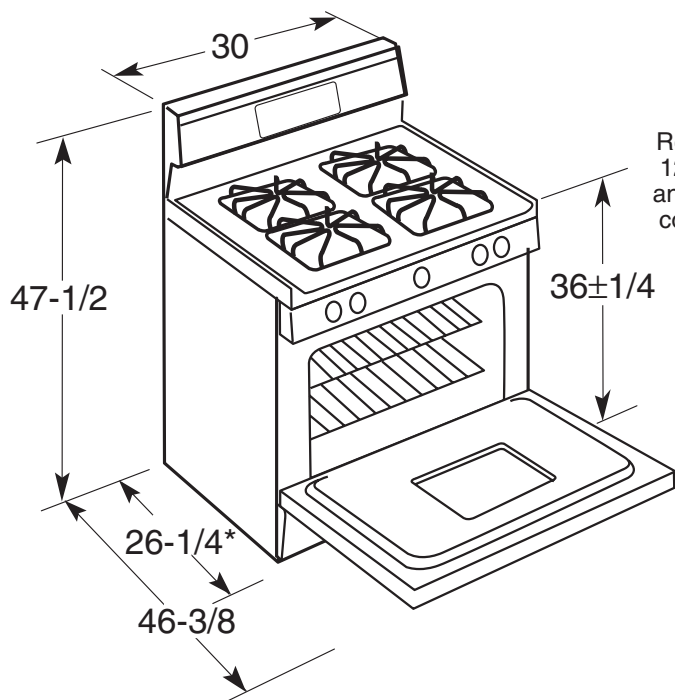

GE Appliances

JGBP85WEJ/CEJ/BEJ – GE® 30" Free-Standing Self-Clean Gas Range

Installation Information Dimensions (in inches)

*Dimension from wall to front of closed door is 29". Depth to front edge of cooktop is 25-1/4".

Gas Self-Clean Range Anti-Tip Bracket (Part No. 205C1714P001)

Electrical Rating: 120V, 60Hz, 5A

Installation Information: Before installing, consult installation instructions packed with product for current dimensional data.