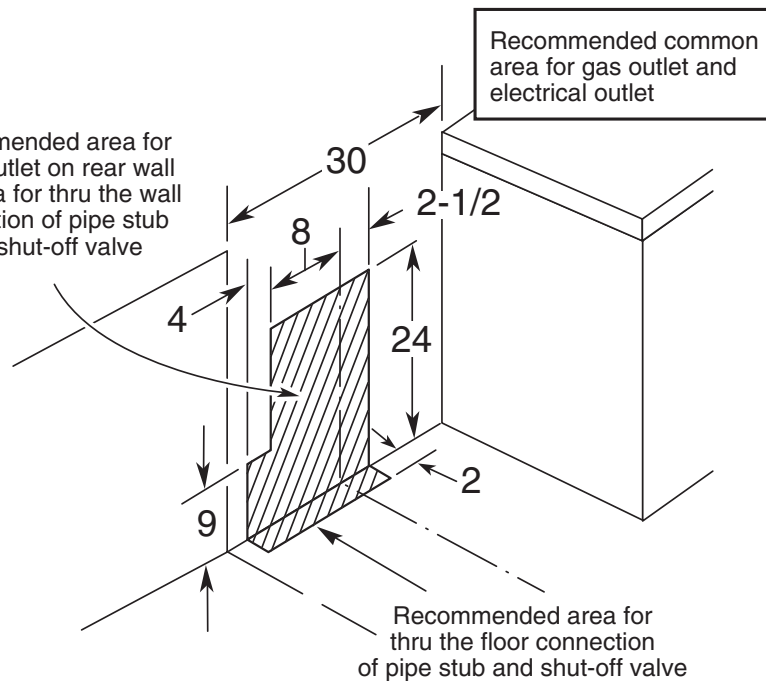

GE Appliances

JGBP85WEJ/CEJ/BEJ – GE® 30" Free-Standing Self-Clean Gas Range

Installation Information Dimensions (in inches)

*Dimension from wall to front of closed door is 29". Depth to front edge of cooktop is 25-1/4".

Recommended area for 120V outlet on rear wall and area for thru the wall connection of pipe stub and shut-off valve

Optional Gas Range Accessory Drip Pans for Sealed and Standard Burner Models

(Available at additional cost)
To order these accessory drip pans, call toll-free 800-626-2002.

Gas Self-Clean Range Anti-Tip Bracket (Part No. 205C1714P001)

Electrical Rating: 120V, 60Hz, 5A

Installation Information: Before installing, consult installation instructions packed with product for current dimensional data.