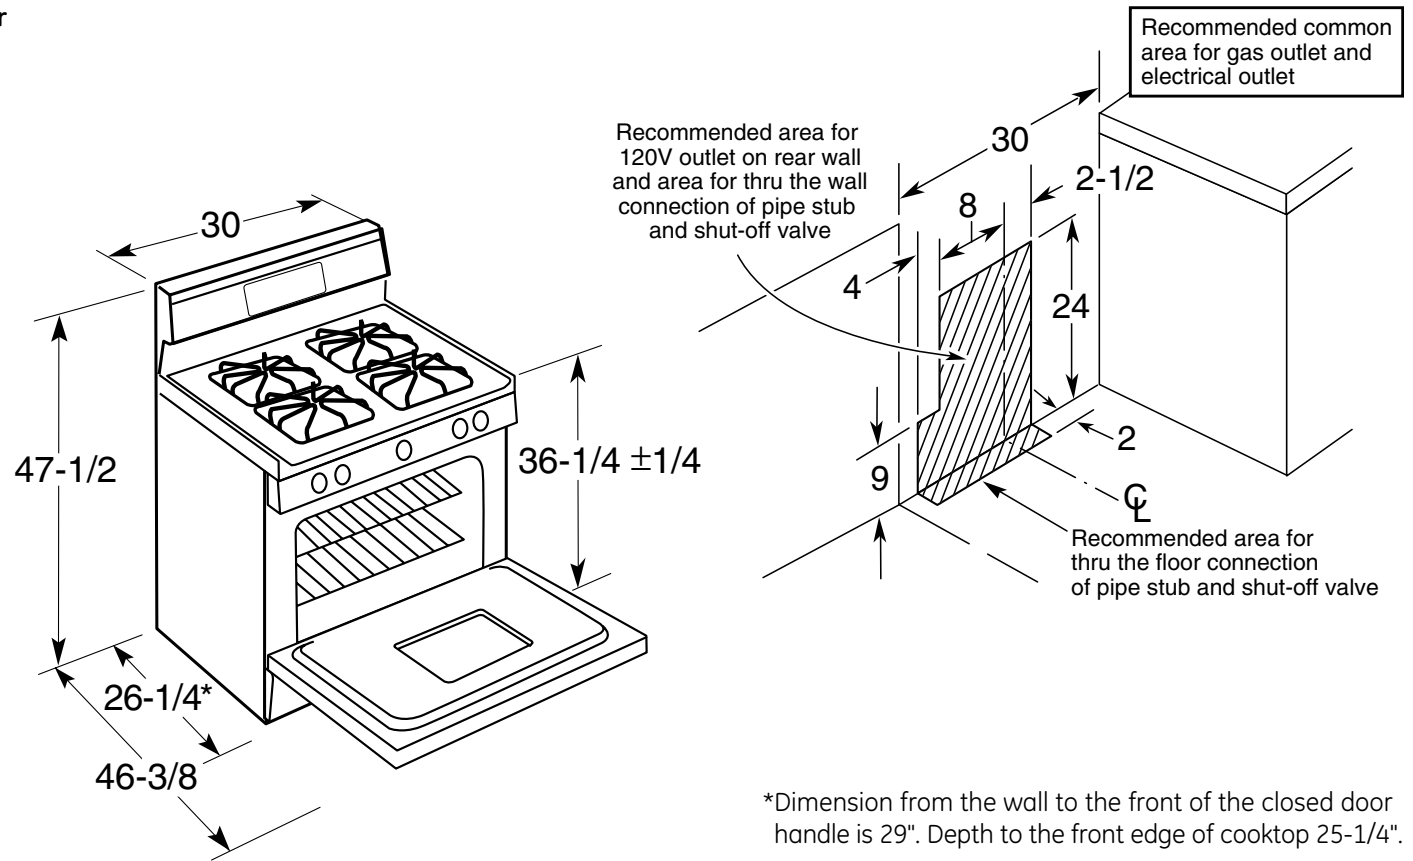

JGBP86WEK/BEK

GE® 30" Free-Standing Self-Clean Gas Range

Dimensions and Installation Information (in inches)

Optional Gas Range Accessory Drip Pans for Sealed and Standard Burner Models

(Available at additional cost)

To order these accessory drip pans, call toll-free 800-626-2002

Gas Self-Clean Range Anti-Tip Bracket (Part No. 205C1714P001)

Electrical Rating: 120V, 60Hz, 5A

Installation Information: Before installing, consult installation instructions packed with product for current dimensional data.