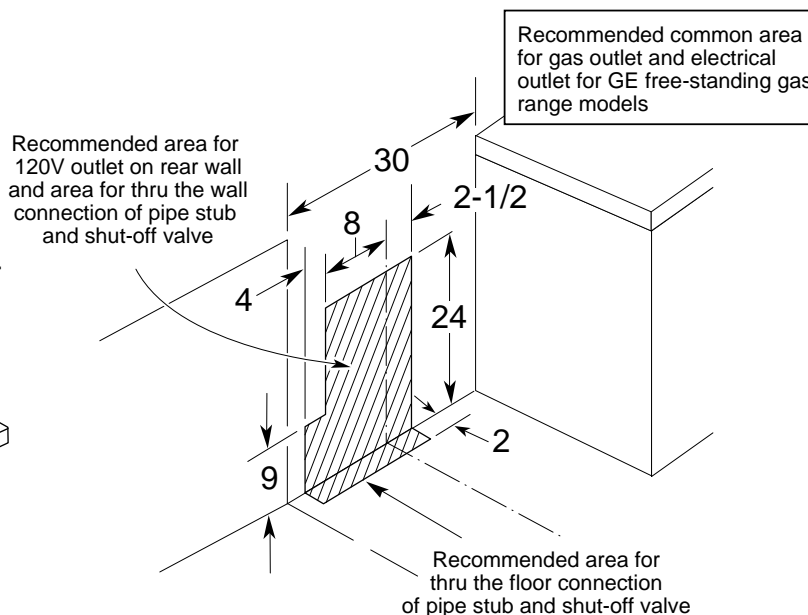

Profile™

JGB905BEF/CEF/SEF/WEF – GE Profile™ 30" Free-Standing Gas Range

Dimensions (in inches) and Installation Information

*Dimension From the wall to the front of the closed door handle is 29".

Installation Information: Before installing, consult installation instructions packed with product for current dimensional data.

All GE ranges are equipped with an Anti-Tip device. The installation of this device is an important, required step in the installation of the range.

Profile™

JGB905BEF/CEF/SEF/WEF – GE Profile™ 30" Free-Standing Gas Range

Features and Benefits

- Self clean oven – Conveniently cleans the oven cavity without need of scrubbing.
- Super-large oven capacity – Provides an impressively large oven interior for cooking more dishes and large meals at once.
- Deep recessed cooktop – Designed with a recessed surface to help contain spills and make cleaning easy.
- QuickSet V oven controls – Feature an easy to use design that allows you to set precise cooking temperatures.
- 15K power boil burner – Provides 15,000 BTUs of forceful heat for rapid boiling.
- Precise simmer burner – Offers a low setting of 600 BTUs, ensuring more temperature control for simmering.
- Continuous grates – Interlocking grates provide a flat, sturdy surface allowing easy movement of pans between burners.
- Certified Sabbath mode – Allows cooked foods to be kept warm in accordance with Kosher law.
- Model JGB905WEFWW – White on white
- Model JGB905BEFBB – Black on black
- Model JGB905CEFCC – Bisque on bisque
- Model JGB905SEFSS – Stainless steel