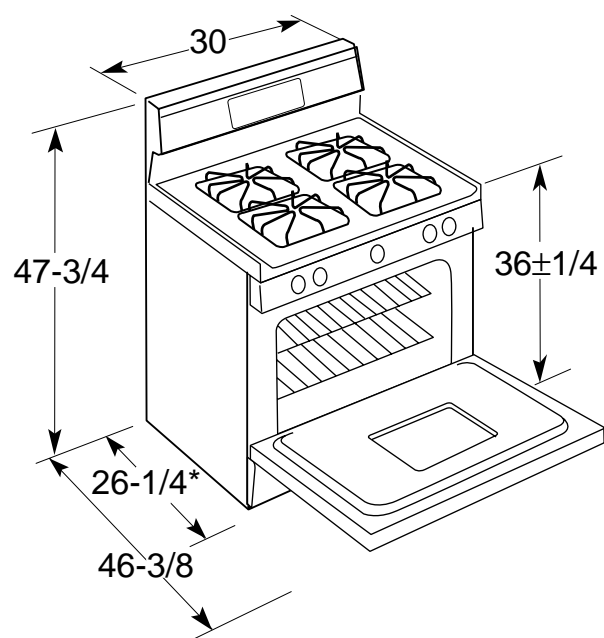

Profile™

JGB905BEF/CEF/SEF/WEF – GE Profile™ 30" Free-Standing Gas Range

Dimensions (in inches) and Installation Information

*Dimension From the wall to the front of the closed door handle is 29".

Installation Information: Before installing, consult installation instructions packed with product for current dimensional data.

All GE ranges are equipped with an Anti-Tip device. The installation of this device is an important, required step in the installation of the range.

Profile™

JGB905BEF/CEF/SEF/WEF – GE Profile™ 30" Free-Standing Gas Range

Features and Benefits

- Self clean oven – Conveniently cleans the oven cavity without need of scrubbing.
- Super-large oven capacity – Provides an impressively large oven interior for cooking more dishes and large meals at once.
- Deep recessed cooktop – Designed with a recessed surface to help contain spills and make cleaning easy.
- QuickSet V oven controls – Feature an easy to use design that allows you to set precise cooking temperatures.
- 15K power boil burner – Provides 15,000 BTUs of forceful heat for rapid boiling.
- Precise simmer burner – Offers a low setting of 600 BTUs, ensuring more temperature control for simmering.
- Continuous grates – Interlocking grates provide a flat, sturdy surface allowing easy movement of pans between burners.
- Certified Sabbath mode – Allows cooked foods to be kept warm in accordance with Kosher law.
- Model JGB905WEFWW – White on white
- Model JGB905BEFBB – Black on black
- Model JGB905CEFCC – Bisque on bisque
- Model JGB905SEFSS – Stainless steel