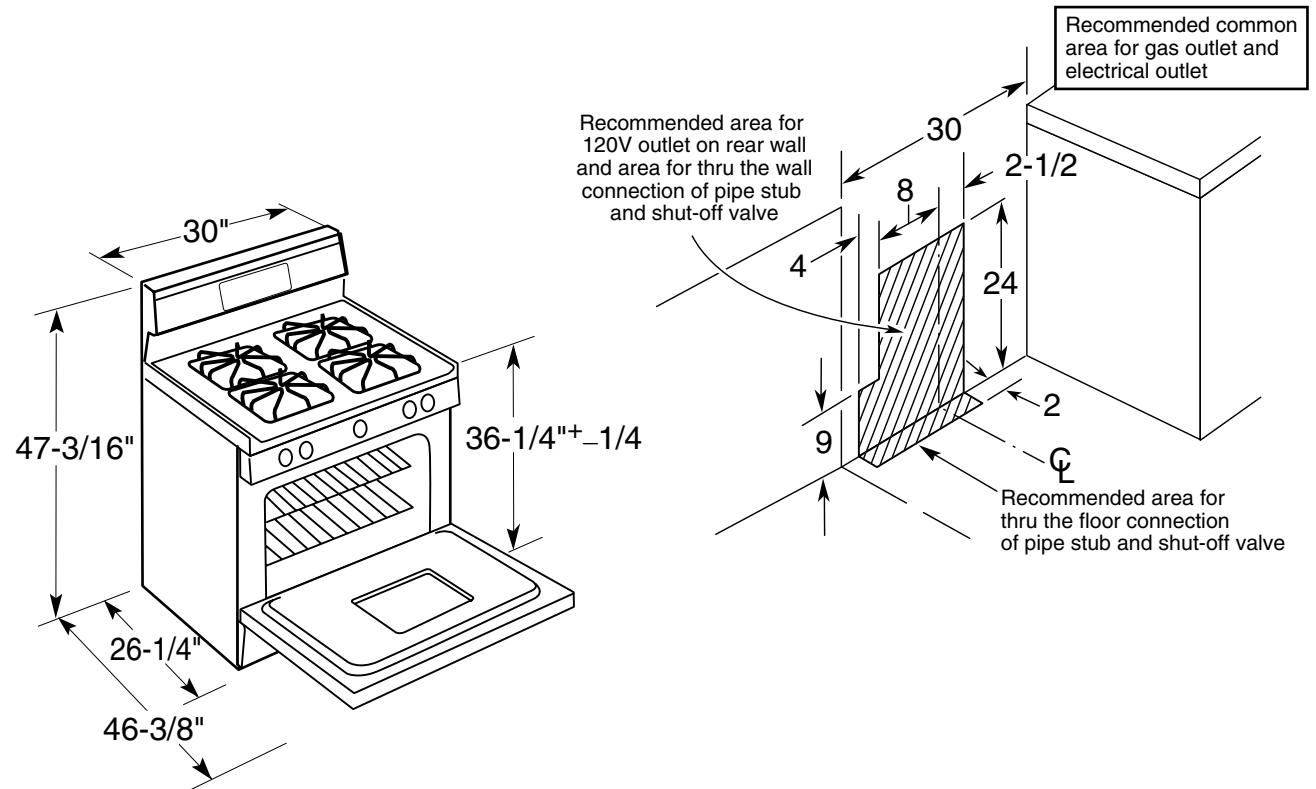

PGB900DEM

GE Profile™ 30" Free-Standing Gas Range

Dimensions and Installation Information (in inches)

*Note: Dimension from the wall to the front of the closed door handle is 29". Depth to front edge of cooktop 25-1/4".

Electrical Rating: 120V, 60Hz, 5A

Installation Information: Before installing, consult installation instructions packed with product for current dimensional data.

For answers to your Monogram®, GE Profile™ or GE® appliance questions, visit our website at ge.com or call GE Answer Center® service, 800.626.2000.