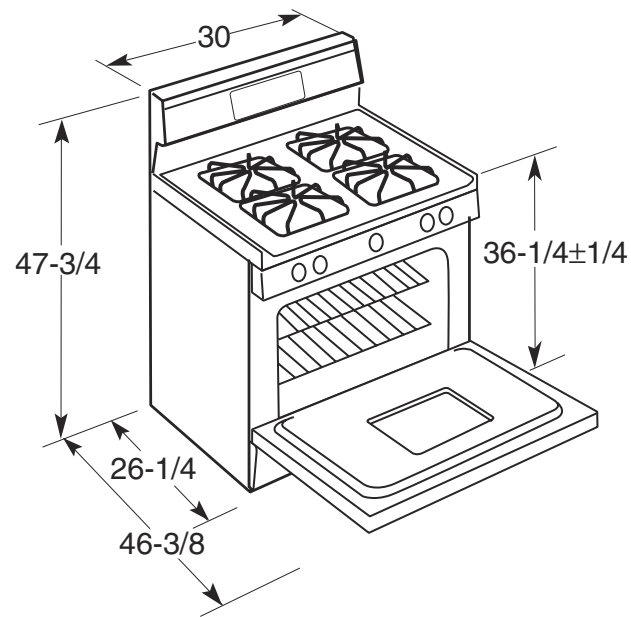

JGB916WEK/CEK/BEK

GE Profile™ 30" Free-Standing Convection Gas Range

Dimensions and Installation Information (in inches)

Note: Dimension from the wall to the front of the closed door handle is 29". Depth to front edge of cooktop 25-1/4".

Installation Information: Before installing, consult installation instructions packed with product for current dimensional data.

For answers to your Monogram®, GE Profile™ or GE® appliance questions, visit our website at ge.com or call GE Answer Center® service, 800.626.2000.

imagination at work

Specification Revised 4/05

230564