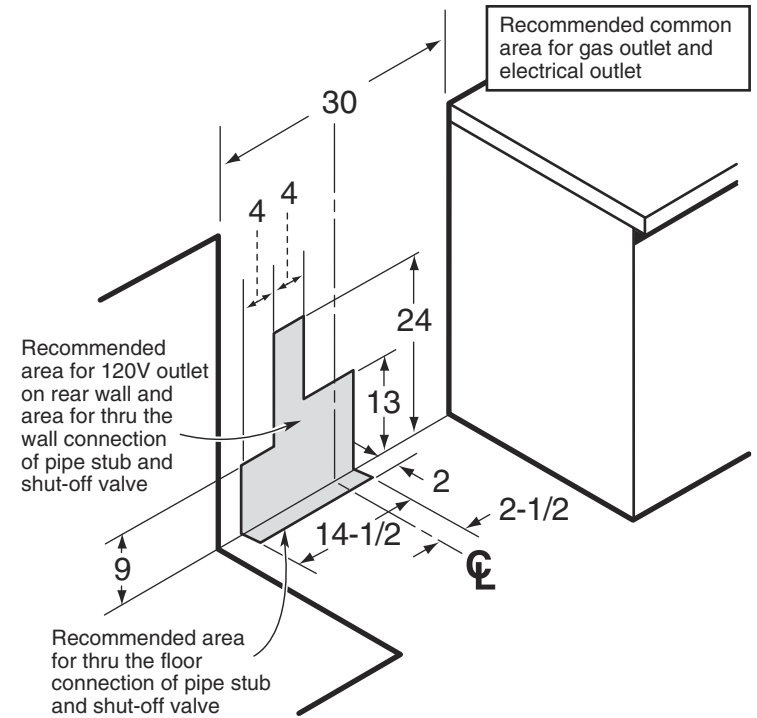

JGB916WEK/CEK/BEK

GE Profile™ 30" Free-Standing Convection Gas Range

Dimensions and Installation Information (in inches)

Note: Dimension from the wall to the front of the closed door handle is 29". Depth to front edge of cooktop 25-1/4".

Installation Information: Before installing, consult installation instructions packed with product for current dimensional data.

For answers to your Monogram®, GE Profile™ or GE® appliance questions, visit our website at ge.com or call GE Answer Center® service, 800.626.2000.

imagination at work

Specification Revised 4/05

230564