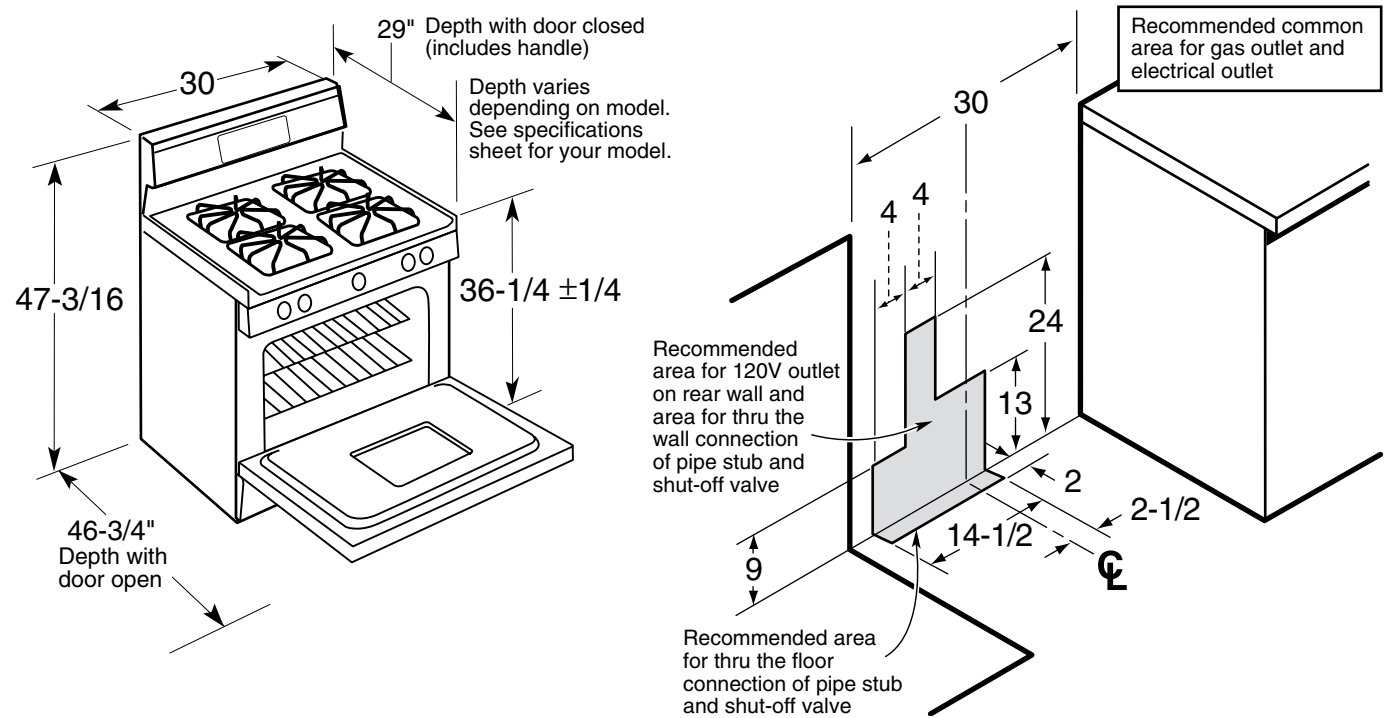

PGB916DEM

GE Profile™ 30" Free-Standing Convection Gas Range

Dimensions and Installation Information (in inches)

Note: Dimension from the wall to the front of the closed door handle is 29". Depth to front edge of cooktop 25-1/4".

Installation Information: Before installing, consult installation instructions packed with product for current dimensional data.