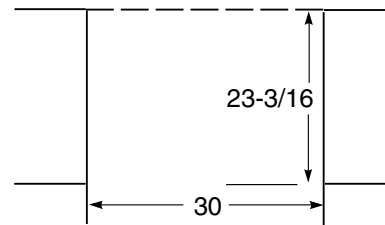

JSP39SN

GE® 30" Slide-In Electric Range with Self-Cleaning Oven

Dimensions and Installation Information

KW Rating	
240V	11.9
208V	8.9

Optional Kits

(Available at additional cost)
JXS32 - Backguard Accessory
JXS56 - Lower Trim Kit

Note: To reduce possibility of scorching of the side wall adjacent to the heating elements, it is recommended a minimum of 6" spacing from adjacent side walls be allowed for possible extended, high-heat, no-load operation of heating elements.

Receptacle Location: For all 30" Slide-In Ranges locally approved flexible service cord or conduit must be used because terminals are not accessible after range installation. See shaded area in drawing for location of electrical outlet box. Recommended outlet locations allow range to be installed directly against rear wall.

Note: Cabinets installed adjacent to slide-in ranges must have an adhesion spec of at least 194.°

Installation Information: Before installing, consult installation instructions packed with product for current dimensional data.

For answers to your Monogram®, GE Profile™ or GE® appliance questions, visit our website at ge.com or call GE Answer Center® service, 800.626.2000.

If you are NOT using the optional Filler or Backguard:

If you are using the optional Filler or Backguard:

Dimension and installation information are shown in inches.

imagination at work

Listed by Underwriters Laboratories

Specification Created 7/08

320643