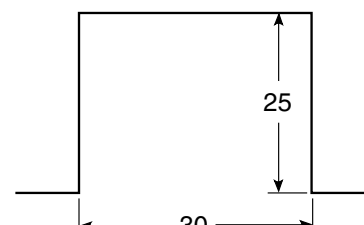

If you are using the optional Filler or Backguard: