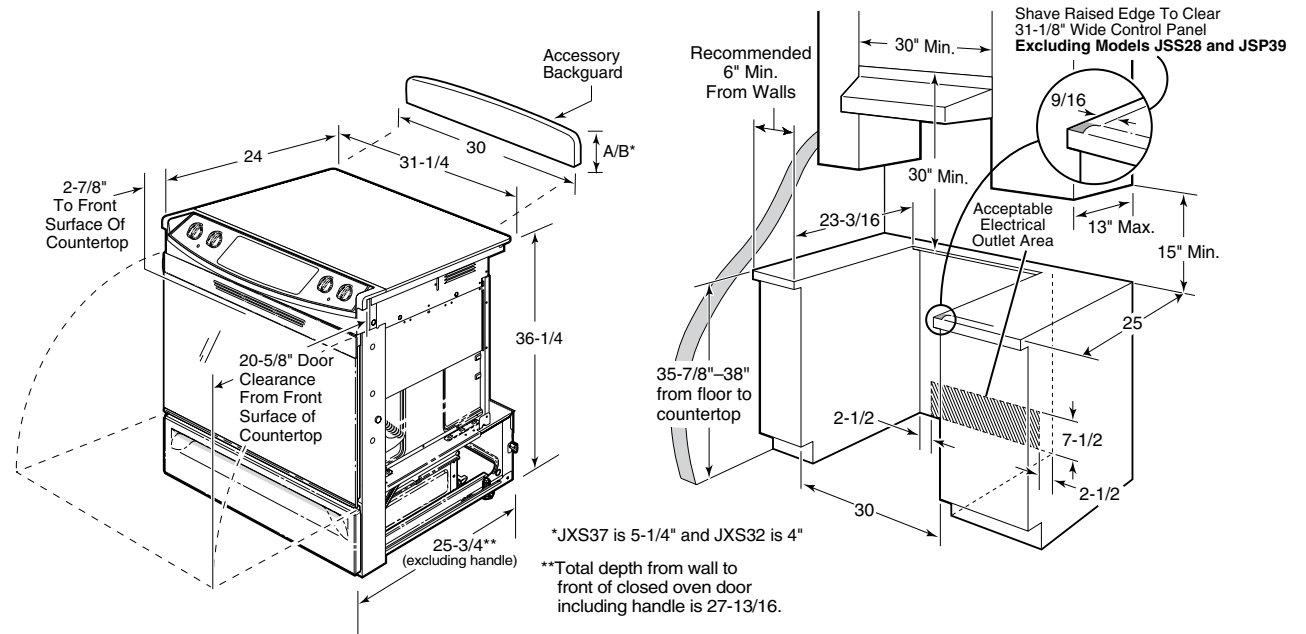

JSP39SN

GE® 30" Slide-In Electric Range with Self-Cleaning Oven

Dimensions and Installation Information

KW Rating	
240V	11.9
208V	8.9

Optional Kits

(Available at additional cost)
JXS32 - Backguard Accessory
JXS56 - Lower Trim Kit

Note: To reduce possibility of scorching of the side wall adjacent to the heating elements, it is recommended a minimum of 6" spacing from adjacent side walls be allowed for possible extended, high-heat, no-load operation of heating elements.

Receptacle Location: For all 30" Slide-In Ranges locally approved flexible service cord or conduit must be used because terminals are not accessible after range installation. See shaded area in drawing for location of electrical outlet box. Recommended outlet locations allow range to be installed directly against rear wall.

Note: Cabinets installed adjacent to slide-in ranges must have an adhesion spec of at least 194.°

Installation Information: Before installing, consult installation instructions packed with product for current dimensional data.

For answers to your Monogram®, GE Profile™ or GE® appliance questions, visit our website at ge.com or call GE Answer Center® service, 800.626.2000.

If you are NOT using the optional Filler or Backguard: