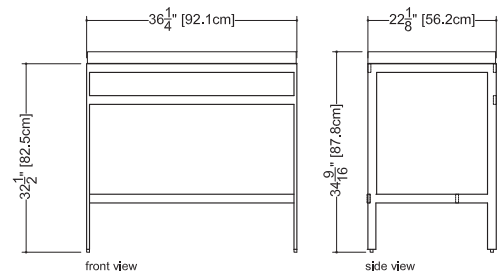

# Furniture

**CONSOLE TABLE C 36M** – mirror finish    **C 36B** – brushed finish  
 dimensions: 22 1/8" depth x 36 1/4" length x 34 9/16" height - 562 x 921 x 878 mm

■ **Stainless steel**  
 grade 304  
 gauge 16

■ **finish**  
 mirror  
 brushed

■ **laminated glass**  
 (2) 2,7 mm non-tempered Starphire  
 0,030" PVB ■ Polished sides

- console is made of stainless steel
- adjustable legs
- to combined with 36 inch - 91 cm integrated countertop CUBE or OVE Collection
- combination weight - 69 lb (US) 31 kg (CA)
- overflow  
 without overflow: VCS 36C, VCS 36L, VCS 36R, VCS 36, VOVS 36  
 built-in overflow: VCS 36C-O, VCS 36L-O, VCS 36R-O, VCS 36-O, VOVS 36-O  
 polished chrome or brushed nickel
- faucet hole  
 mono, 8" c/c or no hole
- option  
 decorative round-style bottle trap  
 polished chrome or brushed nickel

WETSTYLE cannot be held responsible for any technical errors and reserves the right to make revisions without notice.

Approximate measurement.  
 The manufacturer accepts 1/4" (6.35mm) variance.

R02/08A

**VCS 36L**

**VCS 36R**

**VCS 36**

**Ove Collection Integrated Countertop\_22" depth x 36" length x 2" height - 559 x 914 x 51 mm**

**VOVS 36**

WETSTYLE cannot be held responsible for any technical errors and reserves the right to make revisions without notice.