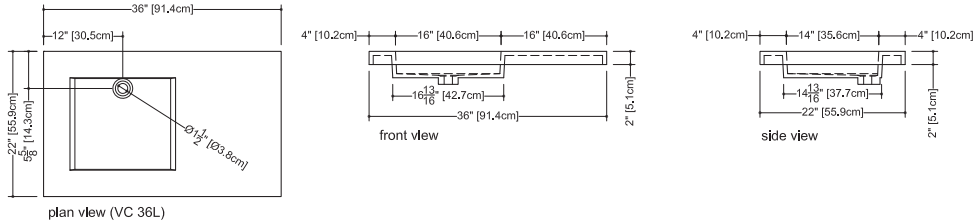

# Furniture

**CONSOLE TABLE C 36M** – mirror finish    **C 36B** – brushed finish  
 dimensions: 22 1/8" depth x 36 1/4" length x 34 9/16" height - 562 x 921 x 878 mm

■ **Stainless steel**  
 grade 304  
 gauge 16

WETSTYLE cannot be held responsible for any technical errors and reserves the right to make revisions without notice.

Approximate measurement.  
 The manufacturer accepts 1/4" (6.35mm) variance.

R02/08A

www.WETSTYLE.CA - Montreal - Canada  
 Tel. 450.536.9000 - 1 888.536.9001 - Fax. 450.536.0202

**Cube Collection Integrated Countertop\_22" depth x 36" length x 2" height - 559 x 914 x 51 mm**

**VCS 36C**

**VCS 36L**

**VCS 36R**

**VCS 36**

**Ove Collection Integrated Countertop\_22" depth x 36" length x 2" height - 559 x 914 x 51 mm**

**VOVS 36**

WETSTYLE cannot be held responsible for any technical errors and reserves the right to make revisions without notice.