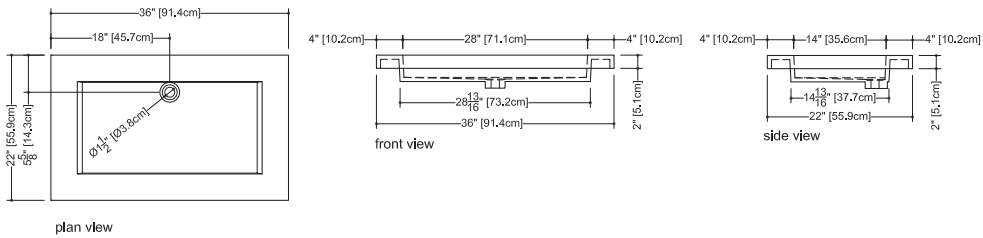

# Furniture

**CONSOLE TABLE C 36M** – mirror finish    **C 36B** – brushed finish  
 dimensions: 22 1/8" depth x 36 1/4" length x 34 9/16" height - 562 x 921 x 878 mm

■ **Stainless steel**  
 grade 304  
 gauge 16

■ **finish**  
 mirror  
 brushed

■ **laminated glass**  
 (2) 2,7 mm non-tempered Starphire  
 0,030" PVB ■ Polished sides

- console is made of stainless steel
- adjustable legs
- to combined with 36 inch - 91 cm integrated countertop CUBE or OVE Collection
- combination weight - 69 lb (US) 31 kg (CA)
- overflow  
 without overflow: VCS 36C, VCS 36L, VCS 36R, VCS 36, VOVS 36  
 built-in overflow: VCS 36C-O, VCS 36L-O, VCS 36R-O, VCS 36-O, VOVS 36-O  
 polished chrome or brushed nickel
- faucet hole  
 mono, 8" c/c or no hole
- option  
 decorative round-style bottle trap  
 polished chrome or brushed nickel

www.WETSTYLE.CA - Montreal - Canada  
 Tel. 450.536.9000 - 1 888.536.9001 - Fax. 450.536.0202

**Cube Collection Integrated Countertop\_22" depth x 36" length x 2" height - 559 x 914 x 51 mm**

**VCS 36C**

**VCS 36L**

**VCS 36R**

**VCS 36**

**Ove Collection Integrated Countertop\_22" depth x 36" length x 2" height - 559 x 914 x 51 mm**

**VOVS 36**

WETSTYLE cannot be held responsible for any technical errors and reserves the right to make revisions without notice.