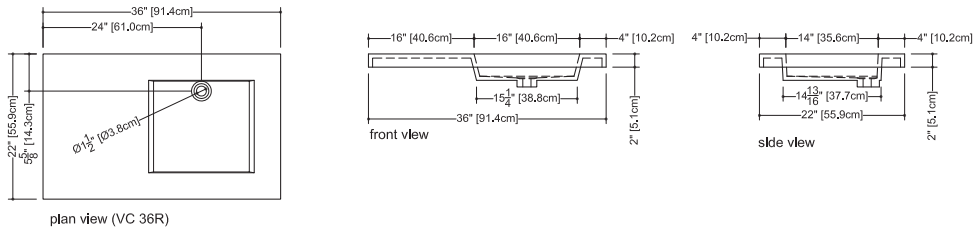

# Furniture

**CONSOLE TABLE C 36M** – mirror finish    **C 36B** – brushed finish  
 dimensions: 22 1/8" depth x 36 1/4" length x 34 9/16" height - 562 x 921 x 878 mm

■ **Stainless steel**  
 grade 304  
 gauge 16

WETSTYLE cannot be held responsible for any technical errors and reserves the right to make revisions without notice.

Approximate measurement.  
 The manufacturer accepts 1/4" (6.35mm) variance.

R02/08A

www.WETSTYLE.CA - Montreal - Canada  
 Tel. 450.536.9000 - 1 888.536.9001 - Fax. 450.536.0202

**Cube Collection Integrated Countertop\_22" depth x 36" length x 2" height - 559 x 914 x 51 mm**

**VCS 36C**

**VCS 36L**

**VCS 36R**

**VCS 36**

**Ove Collection Integrated Countertop\_22" depth x 36" length x 2" height - 559 x 914 x 51 mm**

**VOVS 36**

WETSTYLE cannot be held responsible for any technical errors and reserves the right to make revisions without notice.