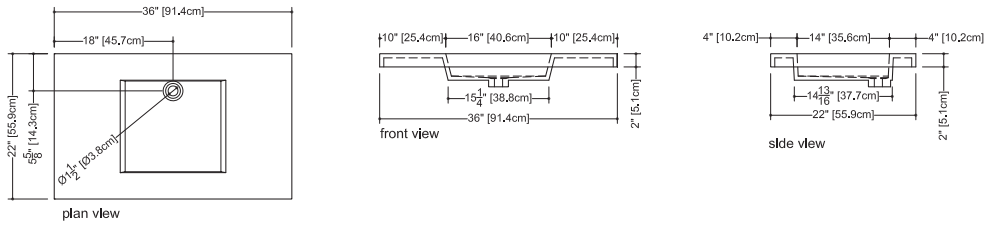

# Furniture

**CONSOLE TABLE C 36M** – mirror finish    **C 36B** – brushed finish  
 dimensions: 22 1/8" depth x 36 1/4" length x 34 9/16" height - 562 x 921 x 878 mm

■ **Stainless steel**  
 grade 304  
 gauge 16

■ **finish**  
 mirror  
 brushed

■ **laminated glass**  
 (2) 2,7 mm non-tempered Starphire  
 0,030" PVB ■ Polished sides

- console is made of stainless steel
- adjustable legs
- to combined with 36 inch - 91 cm integrated countertop CUBE or OVE Collection
- combination weight - 69 lb (US) 31 kg (CA)
- overflow  
 without overflow: VCS 36C, VCS 36L, VCS 36R, VCS 36, VOVS 36  
 built-in overflow: VCS 36C-O, VCS 36L-O, VCS 36R-O, VCS 36-O, VOVS 36-O  
 polished chrome or brushed nickel
- faucet hole  
 mono, 8" c/c or no hole
- option  
 decorative round-style bottle trap  
 polished chrome or brushed nickel

WETSTYLE cannot be held responsible for any technical errors and reserves the right to make revisions without notice.

Approximate measurement.  
 The manufacturer accepts 1/4" (6.35mm) variance.

R02/08A

**VCS 36L**

**VCS 36R**

**VCS 36**

**Ove Collection Integrated Countertop\_22" depth x 36" length x 2" height - 559 x 914 x 51 mm**

**VOVS 36**

WETSTYLE cannot be held responsible for any technical errors and reserves the right to make revisions without notice.