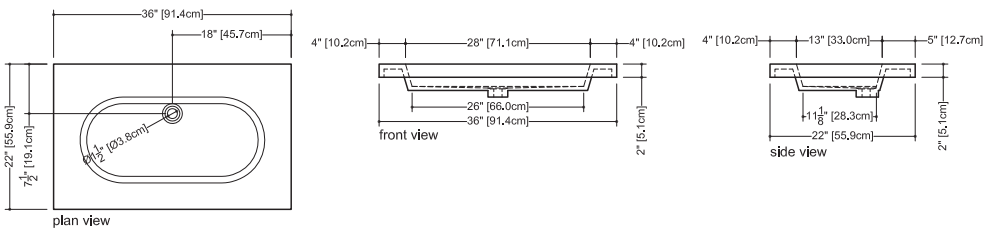

# Furniture

**CONSOLE TABLE C 36M** – mirror finish    **C 36B** – brushed finish  
 dimensions: 22 1/8" depth x 36 1/4" length x 34 9/16" height - 562 x 921 x 878 mm

■ **Stainless steel**  
 grade 304  
 gauge 16

WETSTYLE cannot be held responsible for any technical errors and reserves the right to make revisions without notice.

Approximate measurement.  
 The manufacturer accepts 1/4" (6.35mm) variance.

R02/08A

**VCS 36L**

**VCS 36R**

**VCS 36**

**Ove Collection Integrated Countertop\_22" depth x 36" length x 2" height - 559 x 914 x 51 mm**

**VOVS 36**

WETSTYLE cannot be held responsible for any technical errors and reserves the right to make revisions without notice.

Approximate measurement.  
The manufacturer accepts 1/4" (6.35mm) variance.

R02/08A

www.WETSTYLE.CA - Montreal - Canada  
Tel. 450.536.9000 - 1 888.536.9001 - Fax. 450.536.0202