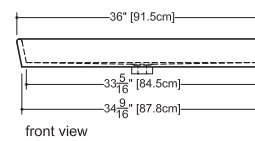

■ **codes/standards applicable**

IAPMO-ANSI Z124.1

IAPMO-ANSI Z124.3

CSA B 45.0 - CSA B45.4

WETSTYLE cannot be held responsible for any technical errors and reserves the right to make revisions without notice.

Approximate measurement.
The manufacturer accept 1/4" (6.35mm) variance.

www.WETSTYLE.CA - Montreal - Canada
Tel. 450.536.9000 - 1 888.536.9001 - Fax. 450.536.0202