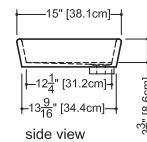

■ **codes/standards applicable**

IAPMO-ANSI Z124.1

IAPMO-ANSI Z124.3

CSA B 45.0 - CSA B45.4