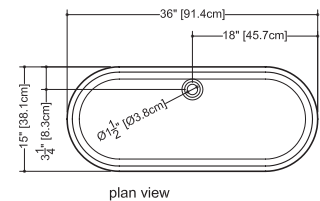

■ **codes/standards applicable**

IAPMO-ANSI Z124.1

IAPMO-ANSI Z124.3

CSA B 45.0 - CSA B45.4

WETSTYLE cannot be held responsible for any technical errors and reserves the right to make revisions without notice.

Approximate measurement.
The manufacturer accept 1/4" (6.35mm) variance.

www.WETSTYLE.CA - Montreal - Canada
Tel. 450.536.9000 - 1 888.536.9001 - Fax. 450.536.0202