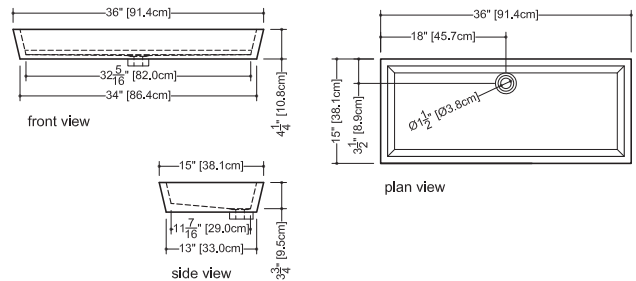

■ **codes/standards applicable**

IAPMO-ANSI Z124.1 - IAPMO-ANSI Z124.3
CSA B 45.0 - CSA B45.4

WETSTYLE cannot be held responsible for any technical errors and reserves the right to make revisions without notice.

Approximate measurement.
The manufacturer accept 1/4" (6.35mm) variance.

www.WETSTYLE.CA - Montreal - Canada
Tel. 450.536.9000 - 1 888.536.9001 - Fax. 450.536.0202