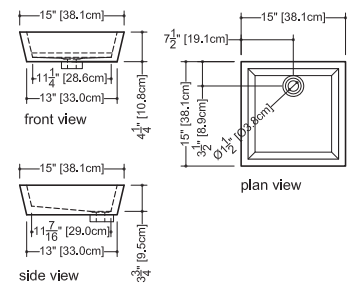

WETSTYLE cannot be held responsible for any technical errors and reserves the right to make revisions without notice.

Approximate measurement.
The manufacturer accept 1/4" (6.35mm) variance.

www.WETSTYLE.CA - Montreal - Canada
Tel. 450.536.9000 - 1 888.536.9001 - Fax. 450.536.0202