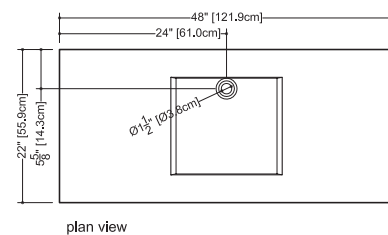

Cube

VC 48C

inch 48x22x4 mm 1219x559x102

■ interior dimensions

inch 16x14x3.375 mm 406x356x86

■ weight

lb - 40 kg - 19

■ installation

mono, 8" c/c or no hole

■ material

WETMAR™, glossy or mat finish

■ color

white

■ codes/standards applicable

IAPMO-ANSI Z124.1 - IAPMO-ANSI Z124.3

CSA B 45.0 - CSA B45.4

WETSTYLE cannot be held responsible for any technical errors and reserves the right to make revisions without notice.

Approximate measurement.
The manufacturer accept 1/4" (6.35mm) variance.

www.WETSTYLE.CA - Montreal - Canada
Tel. 450.536.9000 - 1 888.536.9001 - Fax. 450.536.0202