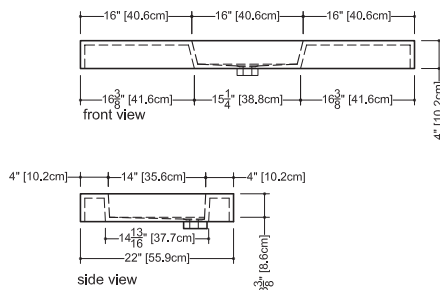

Cube

VC 48C

inch 48x22x4 mm 1219x559x102

■ interior dimensions

inch 16x14x3.375 mm 406x356x86

■ weight

lb - 40 kg - 19

■ installation

mono, 8" c/c or no hole

■ material

WETMAR™, glossy or mat finish

■ color

white

■ codes/standards applicable

IAPMO-ANSI Z124.1 - IAPMO-ANSI Z124.3

CSA B 45.0 - CSA B45.4

WETSTYLE cannot be held responsible for any technical errors and reserves the right to make revisions without notice.

Approximate measurement.
The manufacturer accept 1/4" (6.35mm) variance.

www.WETSTYLE.CA - Montreal - Canada
Tel. 450.536.9000 - 1 888.536.9001 - Fax. 450.536.0202