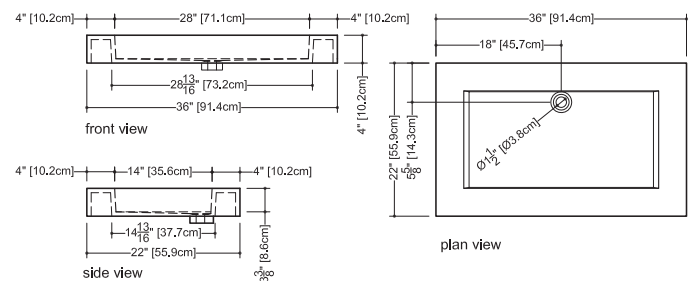

■ **codes/standards applicable**

IAPMO-ANSI Z124.1 - IAPMO-ANSI Z124.3

CSA B 45.0 - CSA B45.4

WETSTYLE cannot be held responsible for any technical errors and reserves the right to make revisions without notice.

Approximate measurement.
The manufacturer accept 1/4" (6.35mm) variance.

www.WETSTYLE.CA - Montreal - Canada
Tel. 450.536.9000 - 1 888.536.9001 - Fax. 450.536.0202