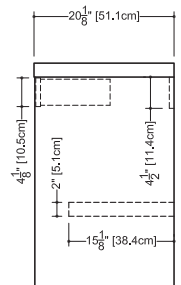

side view

WETSTYLE cannot be held responsible for any technical errors and reserves the right to make revisions without notice.

Approximate measurement.
The manufacturer accept 1/4" (6.35mm) variance.

www.WETSTYLE.CA - Montreal - Canada
Tel. 450.536.9000 - 1 888.536.9001 - Fax. 450.536.0202