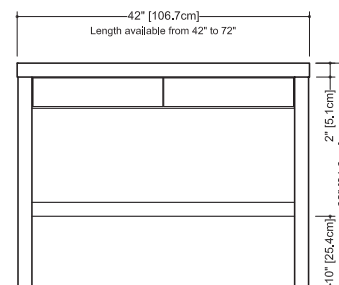

Z 120 - 2 drawers - 20" depth

length - inch 42 - 48¼ - 54 - 60¼ - 66 - 72 length - cm 107 - 122.6 - 137 - 153 - 167 - 183

- top part perimeter and all exposed edges of console are made of solid oak 1/8" thick

- other surfaces are in rift-cut oak veneer

- high density select fiberboard

- water resistant polyurethane catalyzed lacquer

- 2 solid maple dovetailed drawers

- slow closing ball bearing glides

- adjustable legs

- **wood**
  rift-cut oak veneer

- **color**
  natural
  wenge
  white-washed
  grey-washed

match only with rear drain vessel sink

plan view

front view

WETSTYLE cannot be held responsible for any technical errors and reserves the right to make revisions without notice.

Approximate measurement.
The manufacturer accept 1/4" (6.35mm) variance.

www.WETSTYLE.CA - Montreal - Canada
Tel. 450.536.9000 - 1 888.536.9001 - Fax. 450.536.0202