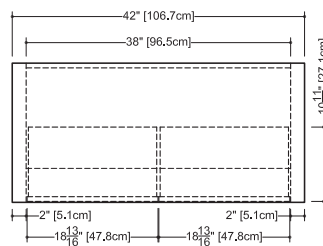

Z 120 - 2 drawers - 20" depth

length - inch 42 - 48¼ - 54 - 60¼ - 66 - 72 length - cm 107 - 122.6 - 137 - 153 - 167 - 183

- top part perimeter and all exposed edges of console are made of solid oak 1/8" thick

- other surfaces are in rift-cut oak veneer

- high density select fiberboard

- water resistant polyurethane catalyzed lacquer

- 2 solid maple dovetailed drawers

- slow closing ball bearing glides

- adjustable legs

- **wood**
  rift-cut oak veneer

- **color**
  natural
  wenge
  white-washed
  grey-washed

match only with rear drain vessel sink

plan view

WETSTYLE cannot be held responsible for any technical errors and reserves the right to make revisions without notice.

Approximate measurement.
The manufacturer accept 1/4" (6.35mm) variance.

www.WETSTYLE.CA - Montreal - Canada
Tel. 450.536.9000 - 1 888.536.9001 - Fax. 450.536.0202