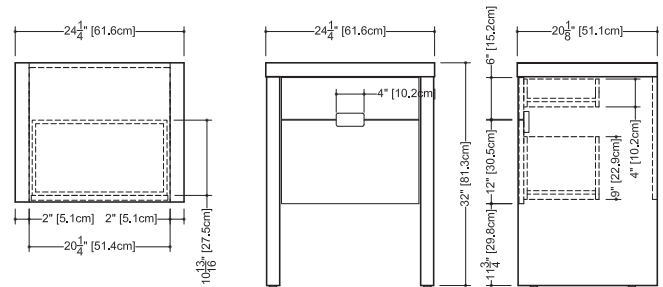

plan view

front view

side view

WETSTYLE cannot be held responsible for any technical errors and reserves the right to make revisions without notice.

Approximate measurement.
The manufacturer accept $\frac{1}{4}$ " (6.35mm) variance.

www.WETSTYLE.CA - Montreal - Canada
Tel. 450.536.9000 - 1 888.536.9001 - Fax. 450.536.0202