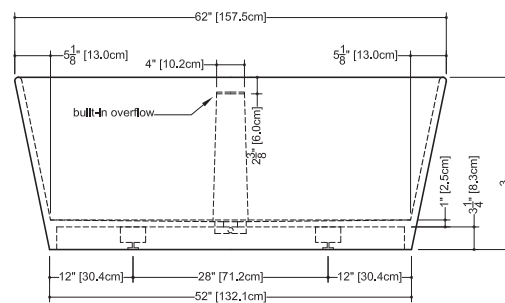

### interior dimensions

rim: inch 60x24 mm 1524x610  
base: inch 51.75x20.25 mm 1314x514  
height: inch 20.5 mm 521

### codes/standards applicable

IAPMO-ANSI Z124.1  
IAPMO-ANSI Z124.3  
CSA B 45.0 - CSA B45.4

plan view

front view