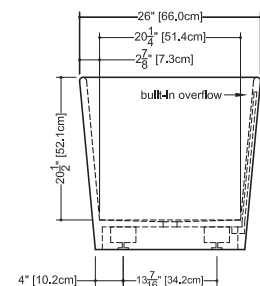

### interior dimensions

rim: inch 60x24 mm 1524x610  
base: inch 51.75x20.25 mm 1314x514  
height: inch 20.5 mm 521

### codes/standards applicable

IAPMO-ANSI Z124.1  
IAPMO-ANSI Z124.3  
CSA B 45.0 - CSA B45.4

plan view

front view

### option :

columns for wall or  
deck-mounted faucets  
(refer to the Column collection)

side view

WETSTYLE cannot be held responsible for any technical errors and reserves the right to make revisions without notice.