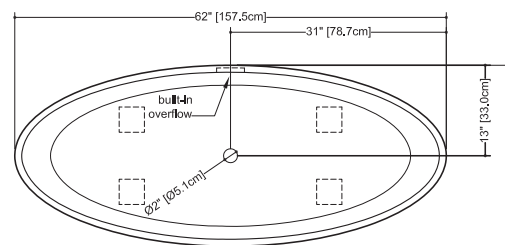

codes/standards applicable

IAPMO-ANSI Z124.1
IAPMO-ANSI Z124.3
CSA B 45.0 - CSA B45.4

plan view