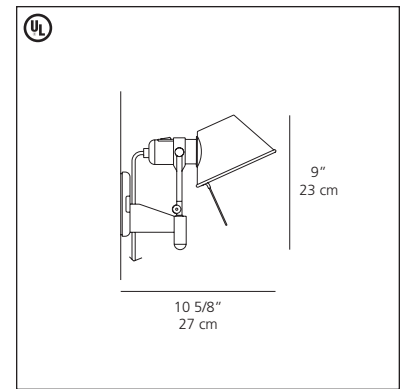

Artemide

Tolomeo wall spot

Michele De Lucchi, Giancarlo Fassina

Wall mounted luminaire for adjustable direct and indirect incandescent lighting.

- body in high polished die-cast aluminum
- fully adjustable, rotatable, and tiltable diffuser in matte anodized aluminum
- supplied with cord and plug for wall surface mounting and connection to outlet
- optional wall mounting to standard electrical junction box centered on canopy of luminaire
- on/off switch incorporated in lamp holder