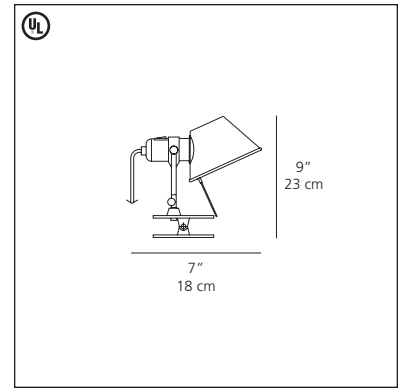

## Tolomeo clip spot

Michele De Lucchi, Giancarlo Fassina

Spring clip mounted luminaire for adjustable direct and indirect incandescent lighting.

- body in high polished die-cast aluminum
- fully adjustable, rotatable, and tiltable diffuser in matte anodized aluminum
- on/off switch incorporated in lamp holder
- spring action clip in metallic grey lacquered steel, with maximum opening 1 3/4" (4.5 cm)

**Tolomeo clip spot**

**incandescent source**

- 1 x 100W (E26/A19)..... 