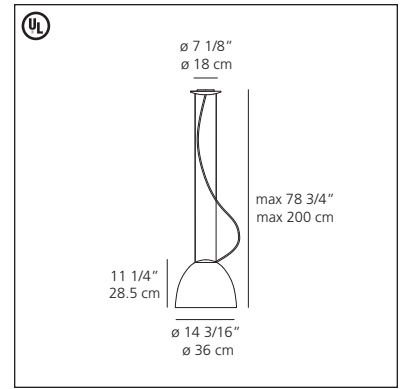

Artemide

Nur mini HAL suspension

Ernesto Gismondi

Cable suspended luminaire providing direct and indirect halogen lighting.

- dome shaped body/diffuser in spun aluminum, available in charcoal grey or natural anodized aluminum finish with sanded glass at top of dome
- ceiling canopy in steel with grey thermoplastic cover
- suspension cables in stainless steel
- mounting to standard electrical junction boxes
- optional color filter allowing choice of "red" or "blue" effect