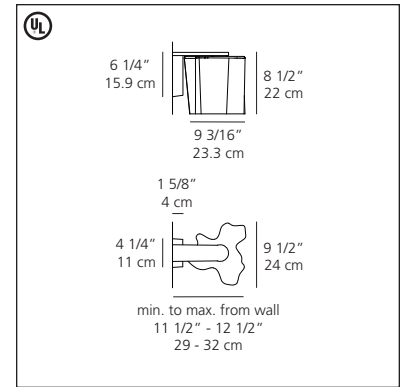

# Logico mini full wall

Michele De Lucchi, Gerard Reichert

Wall mounted luminaire for diffused incandescent or fluorescent lighting.

- diffuser in handblown glass with satined finish
- wall bracket in die-cast aluminum in pale grey finish mounting to standard electrical junction boxes
- luminaire can be mounted in either an upward or downward position at installation