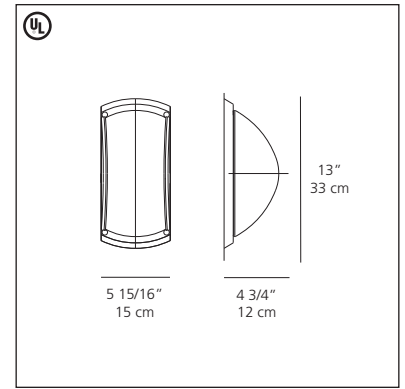

Giasole wall

Ernesto Gismondi

Wall mounted luminaire for diffused incandescent or fluorescent lighting, suitable for indoor and outdoor wet locations.

- body in die-cast aluminum with special, corrosion resistant electrostatic powder coated finish in black or white
- diffuser in heavy molded white sanded glass with stainless steel fasteners
- fully gasketed with hardware in stainless steel
- mounting to standard electrical junction boxes
- U.L. listed for wet locations