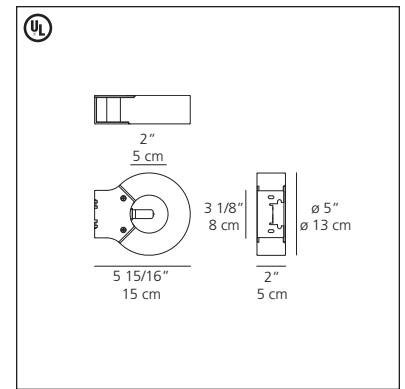

Artemide® Frost wall

Paolo De Lucchi

Wall mounted luminaire for direct, indirect, and diffused halogen lighting.

- diffuser in molded transparent glass with frosted center section
- wall canopy and frame in polished chromed steel
- mounting to standard electrical junction boxes

Frost wall

halogen source

- 1 x 60W (G9/T4) supplied.....