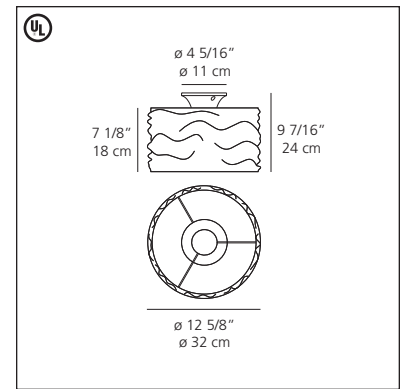

# Artemide® Aqua Cil ceiling

Ross Lovegrove 2009

Ceiling mounted luminaire for direct and indirect halogen lighting.

- diffuser in mirror-treated aluminum available in polished chrome, polished metallic orange, or polished metallic blue
- lamp shielded by injection-molded thermoplastic diffuser
- mounting to standard electrical junction boxes