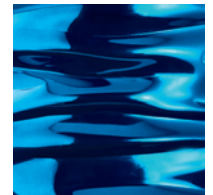

polished metallic blue