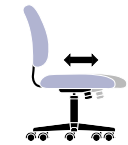

# Vulcan™

High design combines with function to make this series an outstanding value. Vulcans exceptional, solid and durable construction ensures many years of reliable performance. Two back heights and three mechanisms allow you to choose the chair that's right for you and your pocket.

**Multi-Tilter**  
This mechanism provides back height adjustment, independent, infinite position back and seat angle adjustment with tilt-lock control. Forward seat tilt-lock and pneumatic seat height adjustment.

**Tilter**  
This mechanism provides tilt-tension control, upright position tilt-lock, seat depth adjustment (enables the back to move in and out, providing additional seat depth) and pneumatic seat height adjustment.

**Task**  
The seat depth adjustment enables the backrest to move in and out, providing additional seat depth. Features pneumatic seat height adjustment.