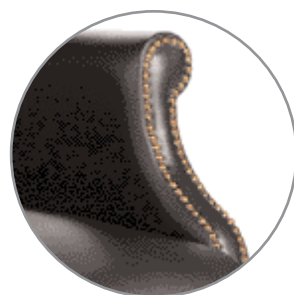

Beacon, ideal for meeting rooms, boardrooms and private offices

Beacon blends contemporary and traditional lines to create exceptional beauty. The back features precise piping details and a rolled-top backrest. The upholstered seat and back offer an elasticized, webbed suspension construction for superior comfort. The tilt action can be adjusted for the user's weight and locked in an upright position.

traditional environments

3781 - Medium Back Tilter

3780 - High Back Tilter

3780 - High Back Tilter with optional wood base (TMM)

3788 - Armchair

3780(B5) - High Back Tilter with optional aluminum base

Optional Features

Optional decorative nail head tacking on arm face

Polished aluminum base (B5) – optional

Black Nylon Base (Standard on selected models)

Wood Base Over Steel Frame (Standard on selected models)

Beacon is available with wood accent trim on the arms and bases and offers an optional chromed aluminum base. For more traditional environments decorative antique brass nail trim is available. Choose from a wide choice of leathers, fabrics and wood finishes to complement your executive office or boardroom.