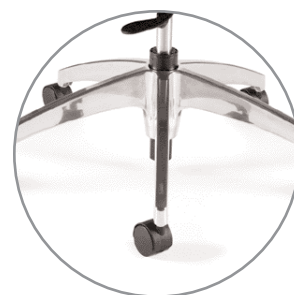

Elegant, stylish and comfortable

executive
offices
AND BOARDROOMS

3786 - High Back Tilter

3785 - Cantilever armchair with upholstered arms

Beacon's wedge back design with rolled barrel arms is perfect for the corporate office or home.

Beacon, ideal for meeting rooms, boardrooms and private offices

Beacon blends contemporary and traditional lines to create exceptional beauty. The back features precise piping details and a rolled-top backrest. The upholstered seat and back offer an elasticized, webbed suspension construction for superior comfort. The tilt action can be adjusted for the user's weight and locked in an upright position.

traditional environments

3781 - Medium Back Tilter

3780 - High Back Tilter

3780 - High Back Tilter with optional wood base (TMM)

3788 - Armchair

3780(B5) - High Back Tilter with optional aluminum base

Optional Features

Optional decorative nail head tacking on arm face

Polished aluminum base (B5) – optional

Black Nylon Base (Standard on selected models)

Wood Base Over Steel Frame (Standard on selected models)

Beacon is available with wood accent trim on the arms and bases and offers an optional chromed aluminum base. For more traditional environments decorative antique brass nail trim is available. Choose from a wide choice of leathers, fabrics and wood finishes to complement your executive office or boardroom.