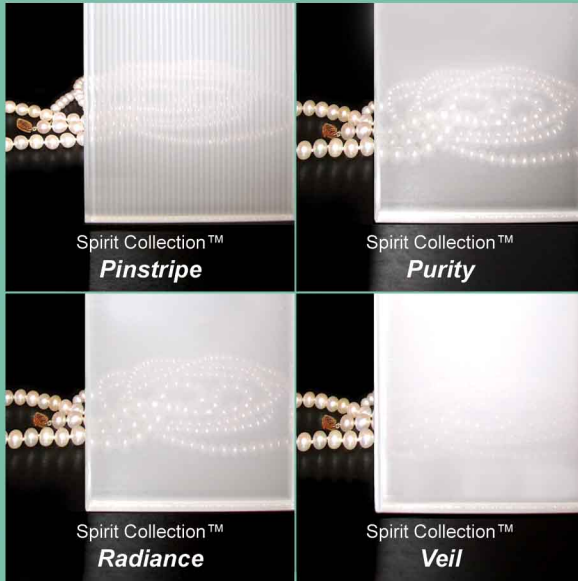

Translucent white glass provides excellent daylighting and a sophisticated aesthetic. Bendheim has taken this concept to a new level by creating the Spirit Collection™ available in a wide variety of textures and interlayer opacities. Now, translucent white glass offers architects and designers an array of aesthetic choices to suit their individual project needs.

Bendheim's Spirit Collection™ can be custom created using an unlimited number of patterns, including low-iron options. The collection is currently offered in six textures (*Ice Water*, *Winter Garden*, *Graphic*, *Motion*, *Venetian*, and *Pinstripe*) and three opacity levels of polished white (*Purity*, *Radiance*, and *Veil*). The glass ranges from approximately ¼ to ¾ inches in thickness and is available in large sheet sizes. The Spirit Collection™ can be utilized in a variety of interior and exterior building installations; not intended for use in frameless doors or applications requiring drilling or notching.

Spirit Collection™ Specifications:

Safety features	Laminated safety glass. Meets the requirements for ANSI Z97.1, the Consumer Product Safety Commission Standard 16 CFR 1201, and ASTM C1172.
Maximum size	Depending on specific glass type, can reach max. 60" x 120". Standard orders, excluding polished pieces, will be supplied with a ¼-inch nominal clear edge border, unless otherwise specified.
Minimum size	10" x 12"
Thickness	Range: ¼" – ¾"
Surface	Almost unlimited combinations of patterns; polished.
Interlayer	Translucent white interlayer, available in several degrees of opacity by special order.

TO REQUEST SAMPLES PLEASE CONTACT US

NY Showroom: 122 Hudson Street, New York, NY 10013 Tel: 800-606-7621 Fax: 212-431-3589
Bendheim East: 61 Willett Street, Passaic, NJ 07055 Tel: 800-835-5304 Fax: 973-471-4202
Bendheim West: 3675 Alameda Avenue, Oakland, CA 94601 Tel: 800-900-3499 Fax: 510-535-6615
WWW.BENDHEIM.COM

BENDHEIM
SINCE 1927