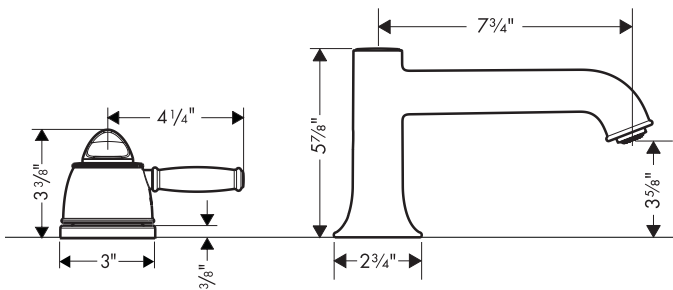

# Talis C Trim, 2-Hole Thermostatic Tub Filler

04142XX0

## Product Features

- Thermostatic temperature control and volume control
- Tub spout

## Required Accessories

Rough	04125181
-------	----------

The measurements shown are for reference only.

Products and specifications shown are subject to change without notice.

Specification sheet revised 7/2009