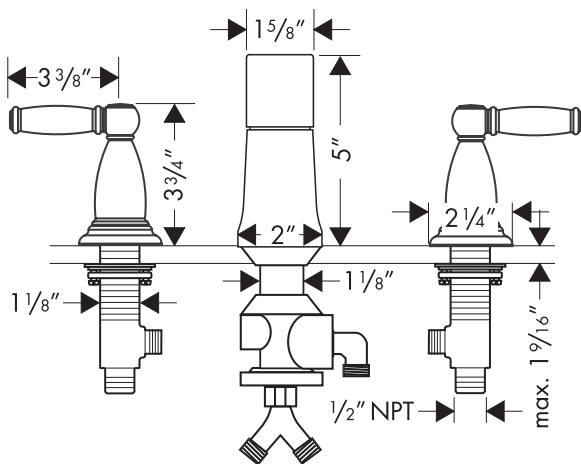

Product Features

- Lever handles
- 90° Ceramic cartridges
- 2.2 gpm max.
- Transfer valve with integral vacuum breaker
- Includes pop-up drain

Available Finishes

Chrome	04055000
Oil Rubbed Bronze	04055620
Brushed Nickel	04055820
Polished Nickel	04055830
Rubbed Bronze	04055920

Installation Notes

- Only for use on bidet with vertical spray
- Requires 1/2" supply hoses

The measurements shown are for reference only.

Products and specifications shown are subject to change without notice.

Specification sheet revised 1/2009