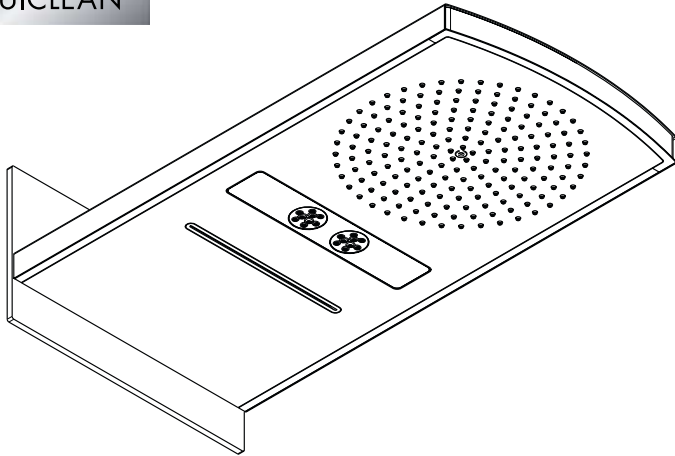

QUICLEAN

The measurements shown are for reference only.

Products and specifications shown are subject to change without notice.

Specification sheet revised 1/2010

## Product Features

- 3 spray modes: rain, whirl massage, rainflow
- Flow rate: 2.5 gpm per spray mode