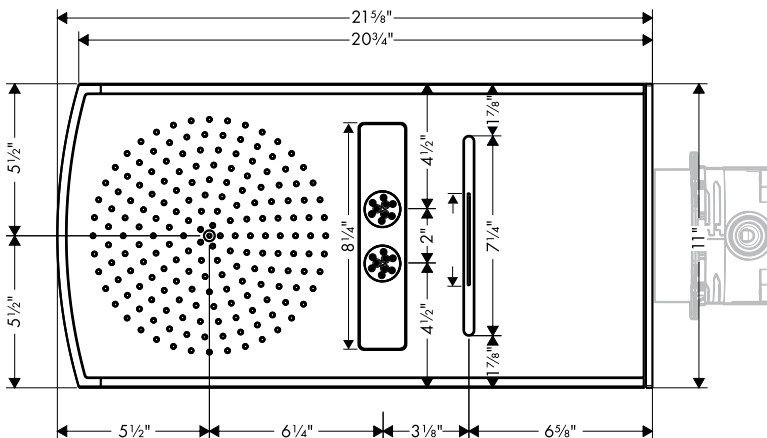

QUICLEAN

The measurements shown are for reference only.

Products and specifications shown are subject to change without notice.

Specification sheet revised 1/2010

Product Features

- 3 spray modes: rain, whirl massage, rainflow
- Flow rate: 2.5 gpm per spray mode

Available Finishes

Chrome	28411001
Brushed Nickel	28411821

Code Compliance

This unit meets or exceeds the following:

- ASME A112.18.1
- CSA B125.1
- Listed by IAPMO

Required Accessories

Rough	01850181

Optional Accessories

1" Extension (deep rough-in) kit	13595000

Installation Notes

- Be sure that an adequate supply of hot water and adequate drainage are provided.
- Install with thermostatic mixing valve, volume control, and Quattro diverter
- No controls on Rainfall – functions are controlled by Quattro diverter.