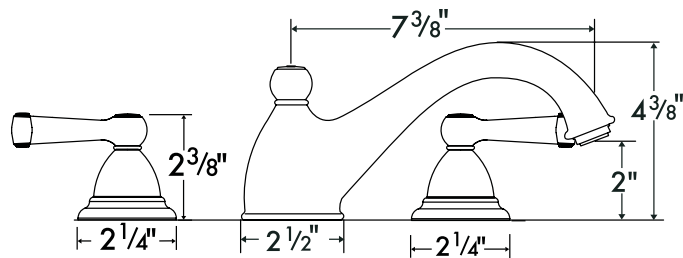

Trim, Limbo™ 3-Hole Tub Filler 06108XX0

Available in Chrome (00), Oil Rub Bronze (62), Brushed Nickel (82)

Product Specification

Solid brass
Scroll handles
Requires rough 06607000 (not included)

hansgrohe