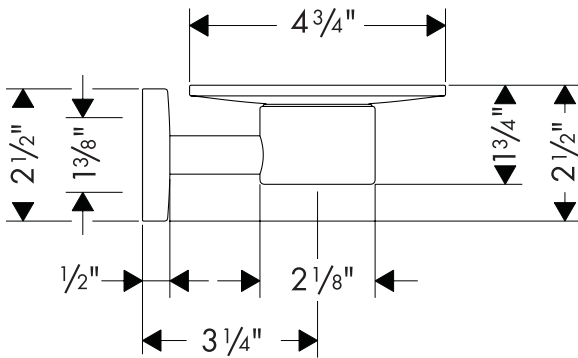

Accessories E & S

Soap Dish

40515XX0

Product Features

- Solid brass holder
- Frosted glass dish

Available Finishes

Chrome

40515000

Brushed Nickel

40515820

The measurements shown are for reference only.

Products and specifications shown are subject to change without notice.

Specification sheet revised 12/2008

hansgrohe