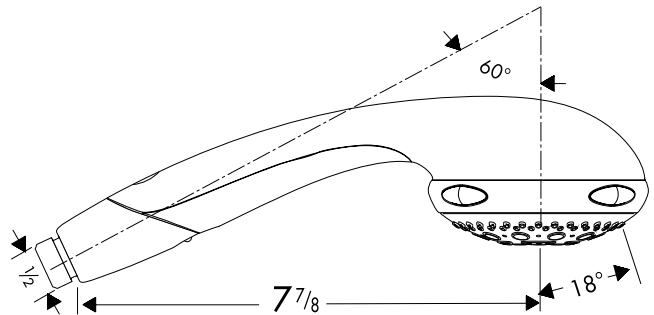

# Aktiva A8™ Handshower

28547XX1

Available in chrome (00), chrome/gold (09), steel (80), brushed nickel (82), polished nickel (83), satin chrome (88), polished brass (93)

## Product Specification

4 spray modes: full, mono, massage, aerated  
64 no clog spray channels  
Dirtblokker™ filter  
Quick-Clean™ and Rubit!™ self cleaning systems  
2.5 gpm

**hansgrohe**

SHOWERPOWER