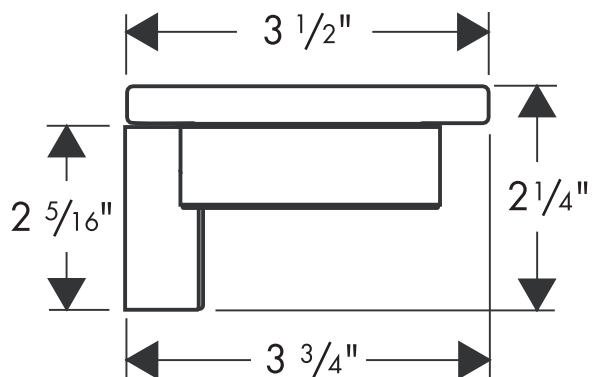

## Product Features

- Stainless steel holder
- Frosted crystal glass dish

## Available Finishes

Steel

41833800

The measurements shown are for reference only.

Products and specifications shown are subject to change without notice.

Specification sheet revised 3/2008