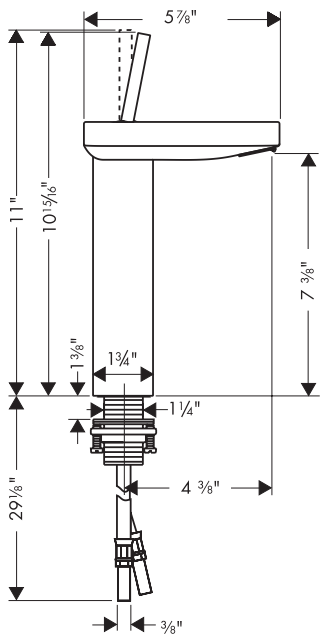

**ECO
RIGHT**

The measurements shown are for reference only.

Products and specifications shown are subject to change without notice.

Specification sheet revised 5/2009

Product Features

- Single hole mounting
- Single control operation
- Ceramic cartridge
- Angle adjustable waterfall spray
- 3/8" supply hoses
- 1.5 gpm
- Drain and pull rod not included