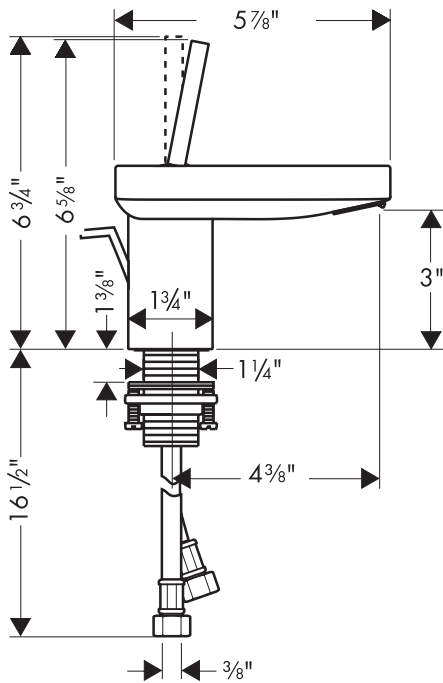

ECO
RIGHT

The measurements shown are for reference only.

Products and specifications shown are subject to change without notice.

Specification sheet revised 5/2009

Product Features

- Single hole mounting
- Single control operation
- Ceramic cartridge
- 3/8" supply hoses
- Angle adjustable waterfall spray
- 1.5 gpm
- Includes pop-up drain