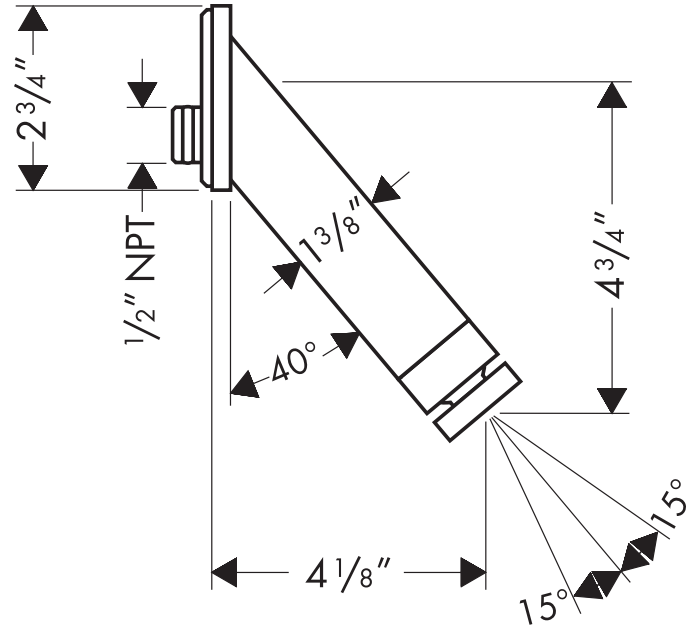

# Axor Starck Showerhead

27490XX1

Available in Chrome (00), Brushed Nickel (82)

## Product Specification

Solid brass  
Rubit™ cleaning system  
Adjustable spray angle  
 $\frac{1}{2}$ " NPT male inlet