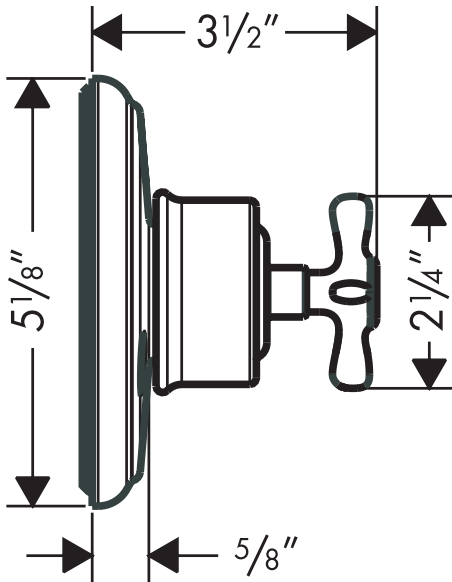

Available Finishes

Chrome	16830001
Brushed Nickel	16830821
Polished Nickel	16830831

Required Accessories

Rough	13932181

Optional Accessories

1 1/2" Extension (deep rough-in) kit	92630000
Cap kit set	16911XX0

The measurements shown are for reference only.

Products and specifications shown are subject to change without notice.

Specification sheet revised 12/2007