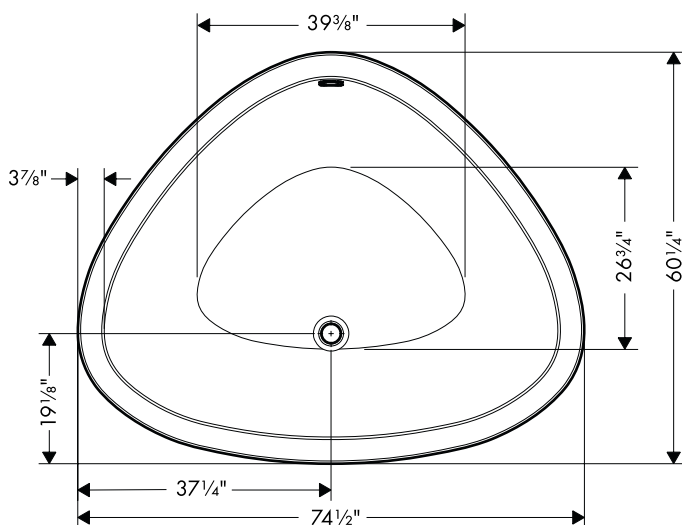

Optional Accessories

Axor Massaud floor-mounted tub filler 18450001
(Requires rough 10452181)

The measurements shown are for reference only.

Products and specifications shown are subject to change without notice.

Specification sheet revised 2/2010