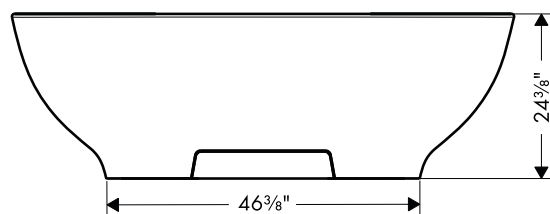

Optional Accessories

Axor Massaud floor-mounted tub filler 18450001
(Requires rough 10452181)

The measurements shown are for reference only.

Products and specifications shown are subject to change without notice.

Specification sheet revised 2/2010