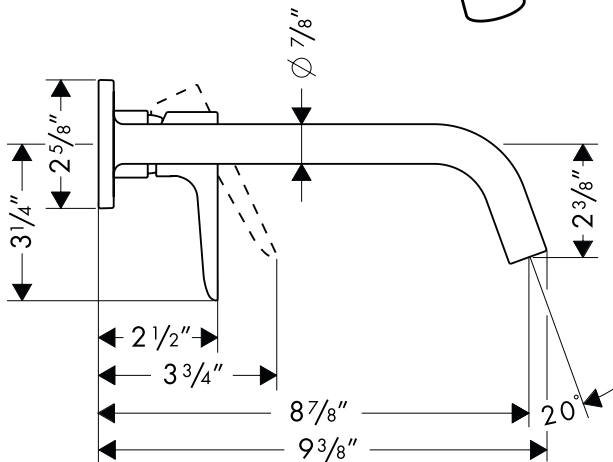

Axor Citterio M Wall-Mount Single Control Lavatory Faucet

34115XX1

ECO
RIGHT

The measurements shown are for reference only.

Products and specifications shown are subject to change without notice.

Specification sheet revised 03/2009

Product Features

- 9" spout
- With plate
- Ceramic cartridge operation
- 1.5 gpm

Available Finishes

| | |
|----------------|----------|
| Chrome | 34115001 |
| Brushed Nickel | 34115821 |

Required Accessories

| | |
|-------|----------|
| Rough | 34111180 |
|-------|----------|

Optional Accessories

| | |
|------------|----------|
| Grid drain | 06400XX0 |
|------------|----------|