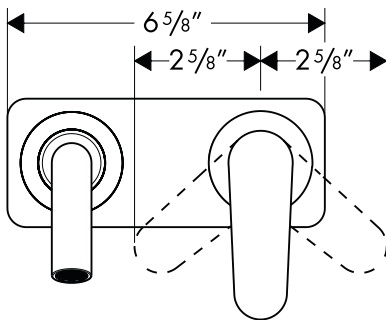

Axor Citterio M Wall-Mount Single Control Lavatory Faucet

34115XX1

ECO
RIGHT

The measurements shown are for reference only.

Products and specifications shown are subject to change without notice.

Specification sheet revised 03/2009

Product Features

- 9" spout
- With plate
- Ceramic cartridge operation
- 1.5 gpm

Available Finishes

| | |
|----------------|----------|
| Chrome | 34115001 |
| Brushed Nickel | 34115821 |

Required Accessories