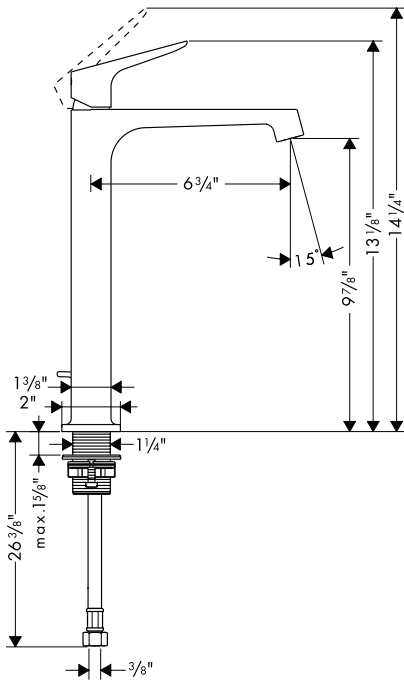

Available Finishes

Chrome

34120001

Brushed Nickel

34120821

The measurements shown are for reference only.

Products and specifications shown are subject to change without notice.

Specification sheet revised 05/2010

AXOR
hansgrohe